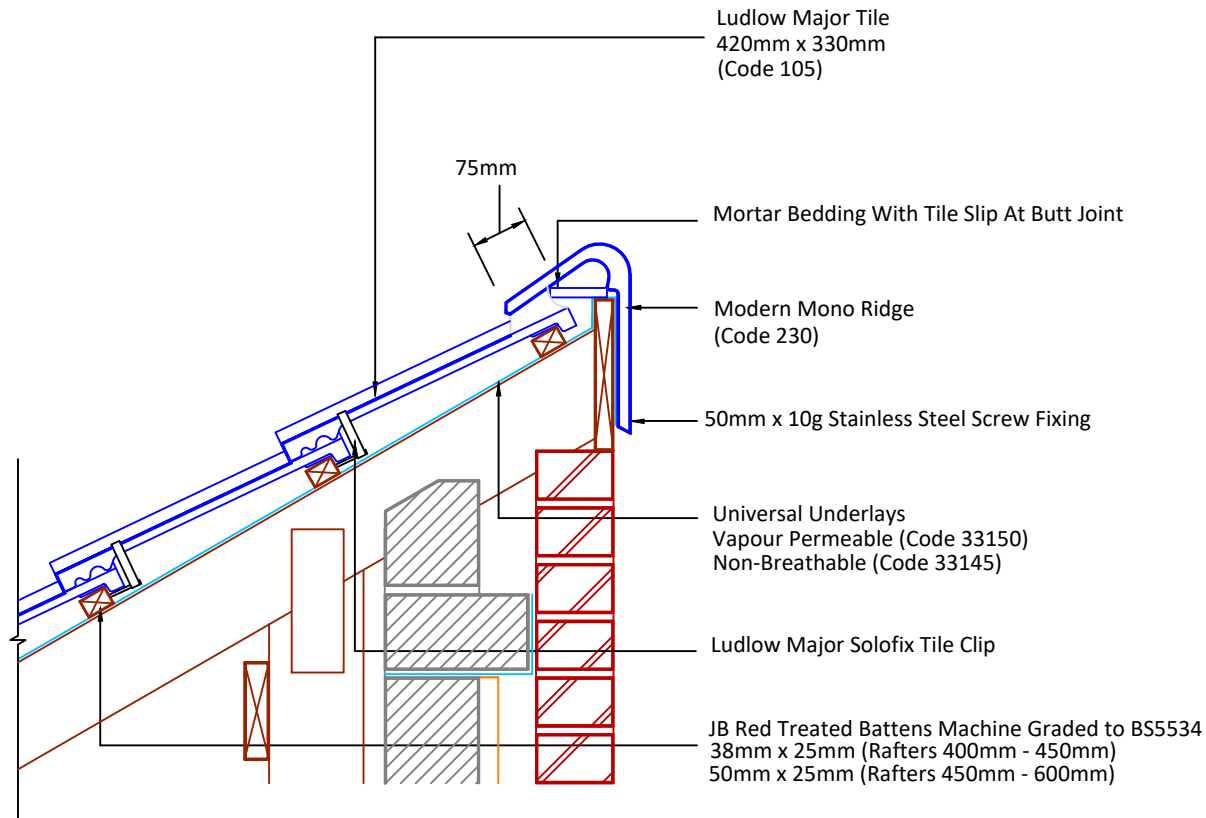

▲ Tilefix ▲ Specrite
▲ Estimator ▲ BIM

Visit marley.co.uk/technical-services
for a full suite of online tools to help with your
roof design, specification and fixing.

Feel free to talk to our experts at any time on
01283 722588.

Associated products & fixings

Ludlow Major Aluminium Nail
Pack
Code 30371 (500g)

Ludlow Major SoloFix Tile Clips
Code 30440 (100 Pack)
Code 30430 (500 Pack)

DRAWING NUMBER
78110530

DRAWING REVISION
A

DRAWING TITLE

Mortar Bedded Mono-Ridge - Modern

SCALE

1:10

Ludlow
Major