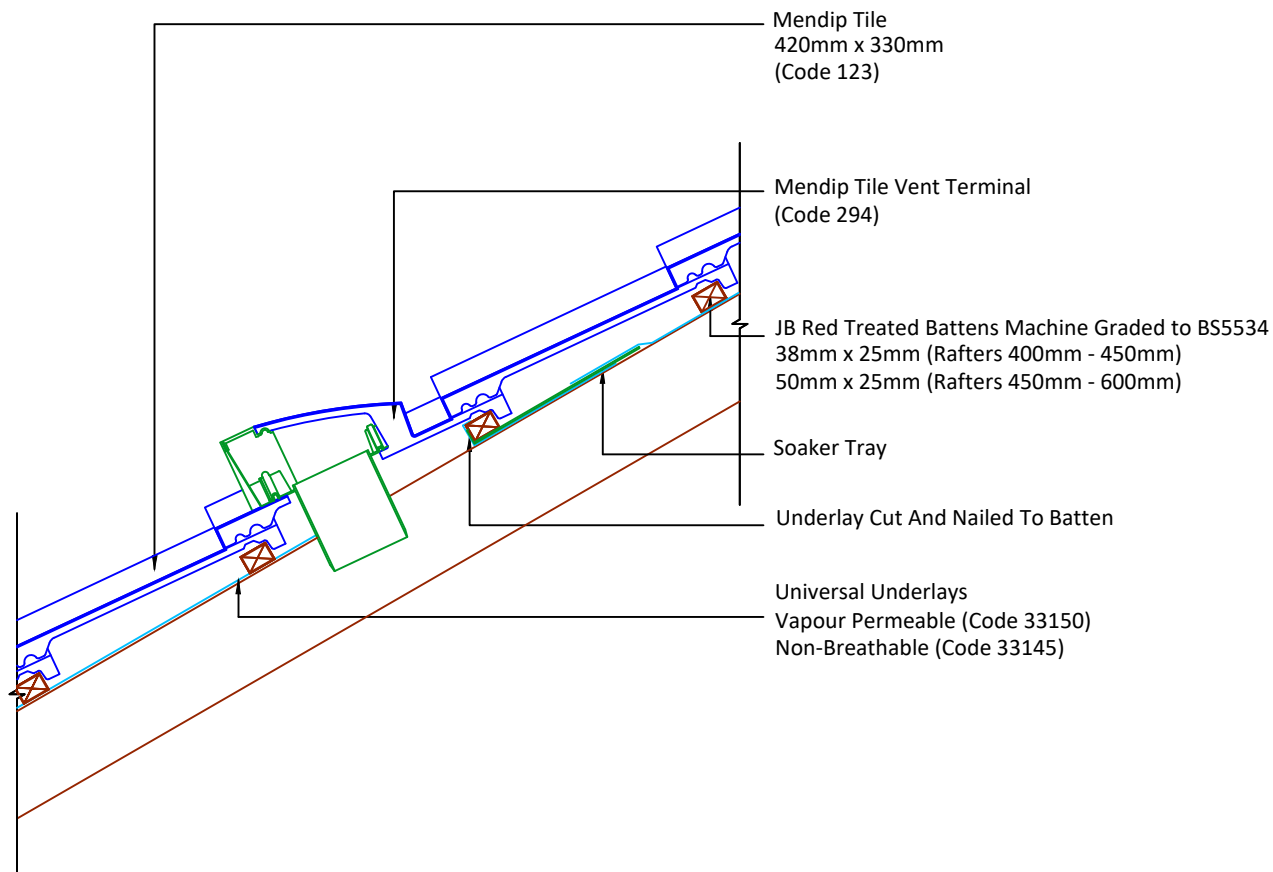

Tilefix Specrite

Estimator BIM

Visit [marley.co.uk/technical-services](http://marley.co.uk/technical-services) for a full suite of online tools to help with your roof design, specification and fixing.

Feel free to talk to our experts at any time on 01283 722588.

Associated products & fixings

Mendip Aluminium Nail Pack  
Code 30352 (500g)

Mendip SoloFix Tile Clips  
Code 30442 (100 Pack)  
Code 30432 (500 Pack)

DRAWING NUMBER  
84112330

DRAWING REVISION  
A

DRAWING TITLE

Roof Slope Ventilator Tile Vent - Cold Roof

SCALE

1:10

Mendip