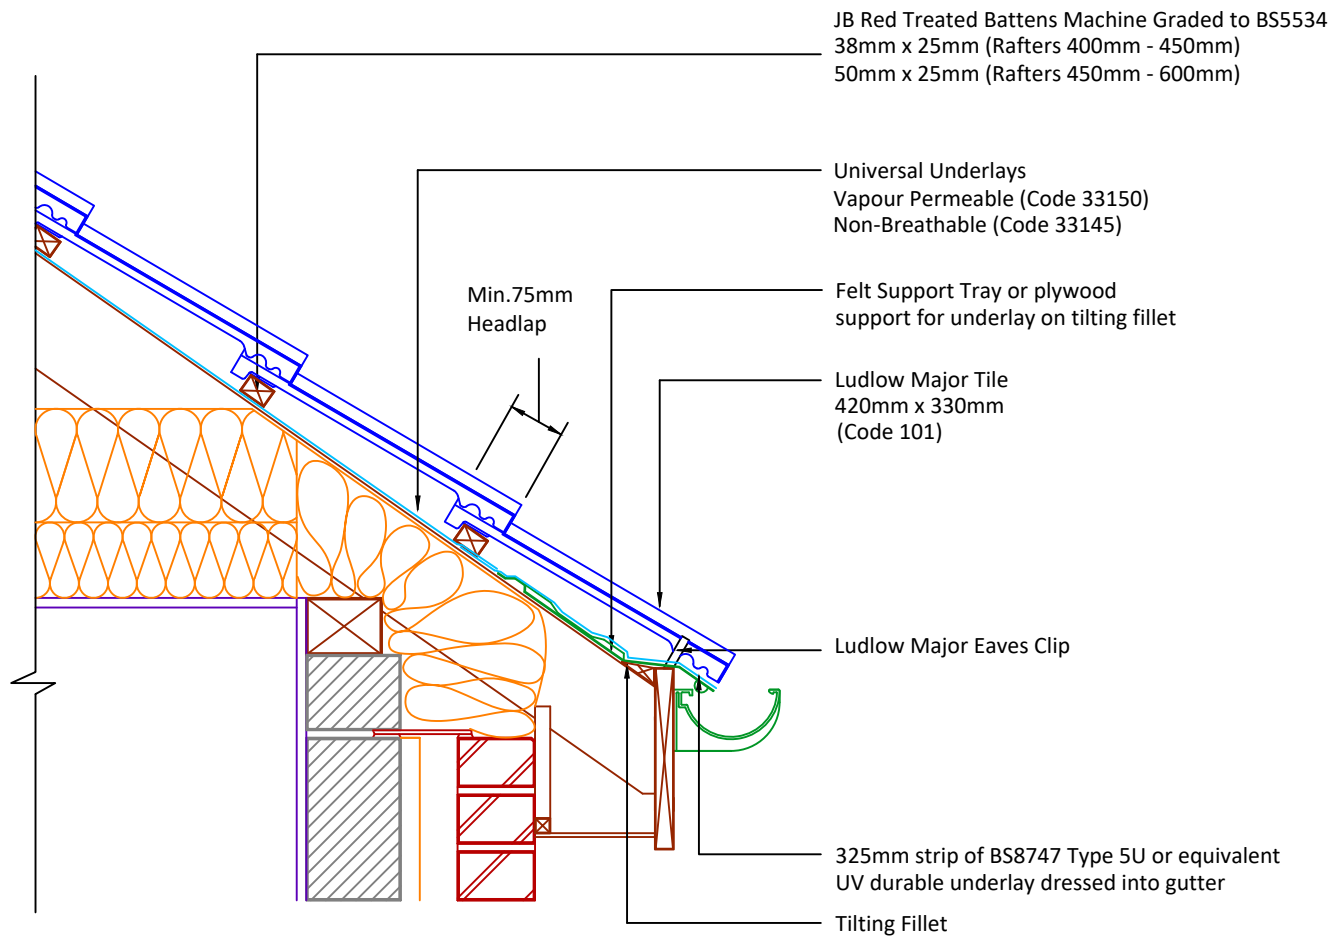

Tilefix Specrite
Estimator BIM

Visit marley.co.uk/technical-services
for a full suite of online tools to help with your
roof design, specification and fixing.

Feel free to talk to our experts at any time on
01283 722588.

Associated products & fixings

Ludlow Major Aluminium Nail
Pack
Code 30371 (500g)

Ludlow Major SoloFix Tile Clips
Code 30440 (100 Pack)
Code 30430 (500 Pack)

Ludlow Major Eave Clip &
Nail Packs
Code 30277 (100 No)

Continuous Rafter Roll (2x6
metre)
(Available for purchase
separately)
Code 46323

DRAWING NUMBER
36510535

DRAWING REVISION
A

DRAWING TITLE

Unventilated Eaves - Cold Roof

SCALE

1:10

Ludlow
Major