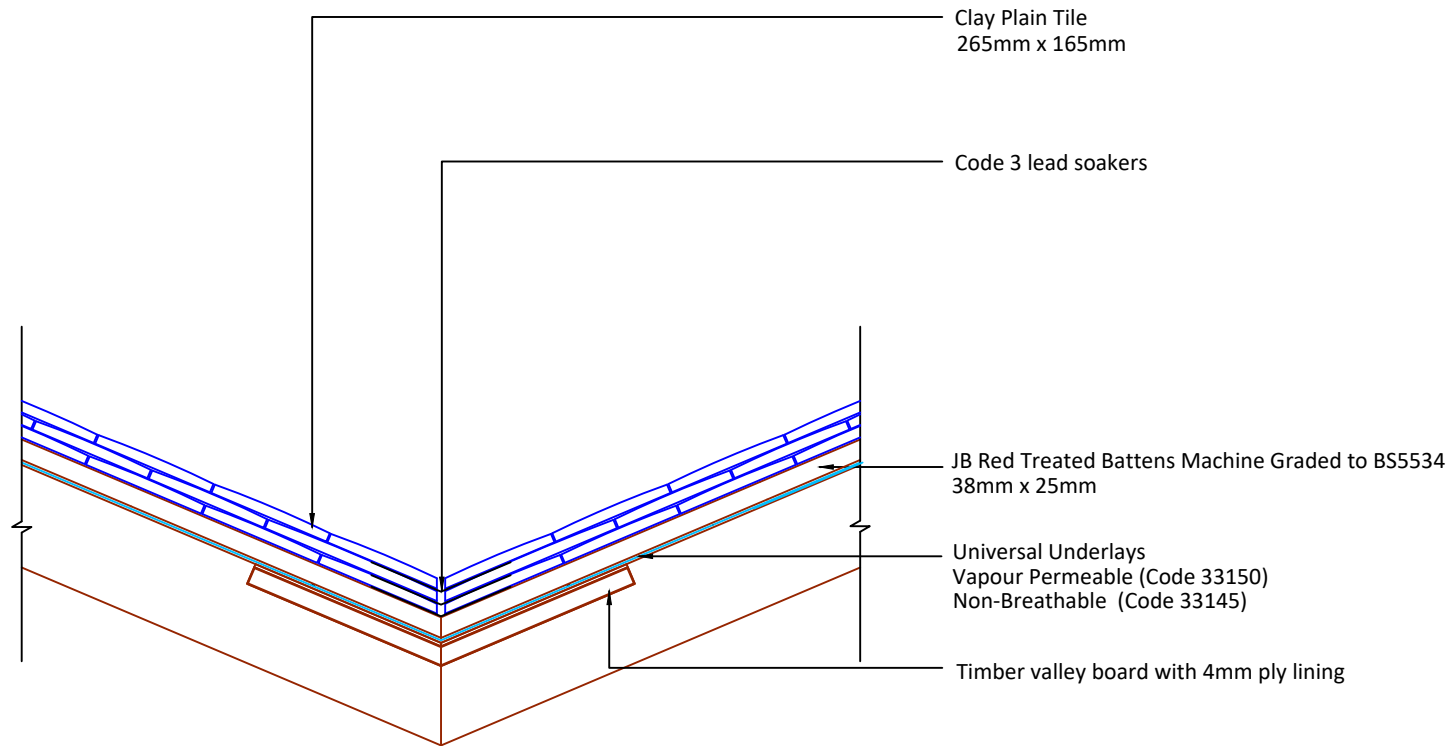

- ▲ Tilefix
- ▲ Specrite
- ▲ Estimator
- ▲ BIM

Visit marley.co.uk/technical-services for a full suite of online tools to help with your roof design, specification and fixing.

Feel free to talk to our experts at any time on 01283 722588.

Associated products & fixings

DRAWING NUMBER

635CPT00

DRAWING REVISION

A

DRAWING TITLE

Mitred Valley

SCALE