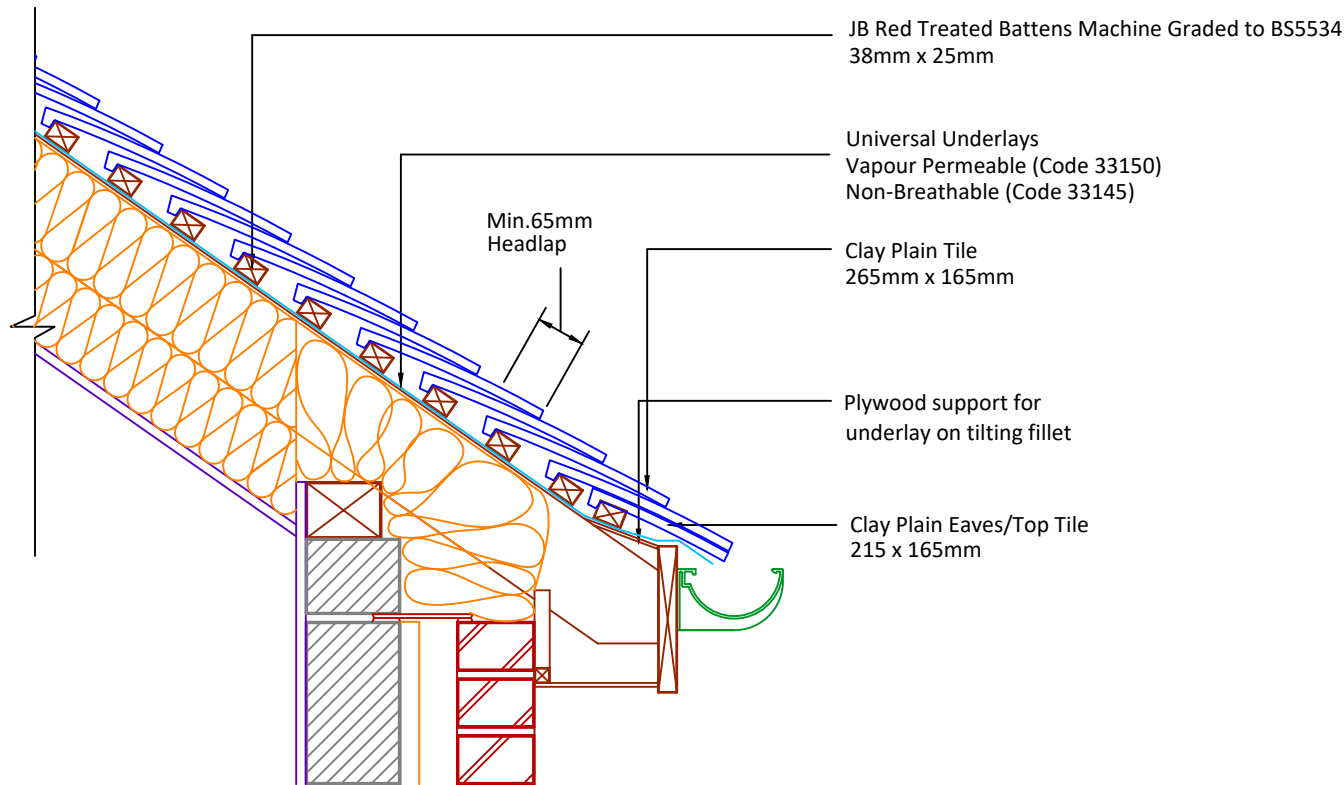

Feel free to talk to our experts at any time on 01283 722588.

Associated products & fixings

Plain Aluminium Nail Pack  
Code 30348 (500g)

Continuous Rafter Roll (2x6 metre)  
(Available for purchase separately)  
Code 46323

DRAWING NUMBER  
366CPT35

DRAWING REVISION  
A

DRAWING TITLE

Unventilated Eaves - Warm Roof

SCALE

1:10

Clay Plain