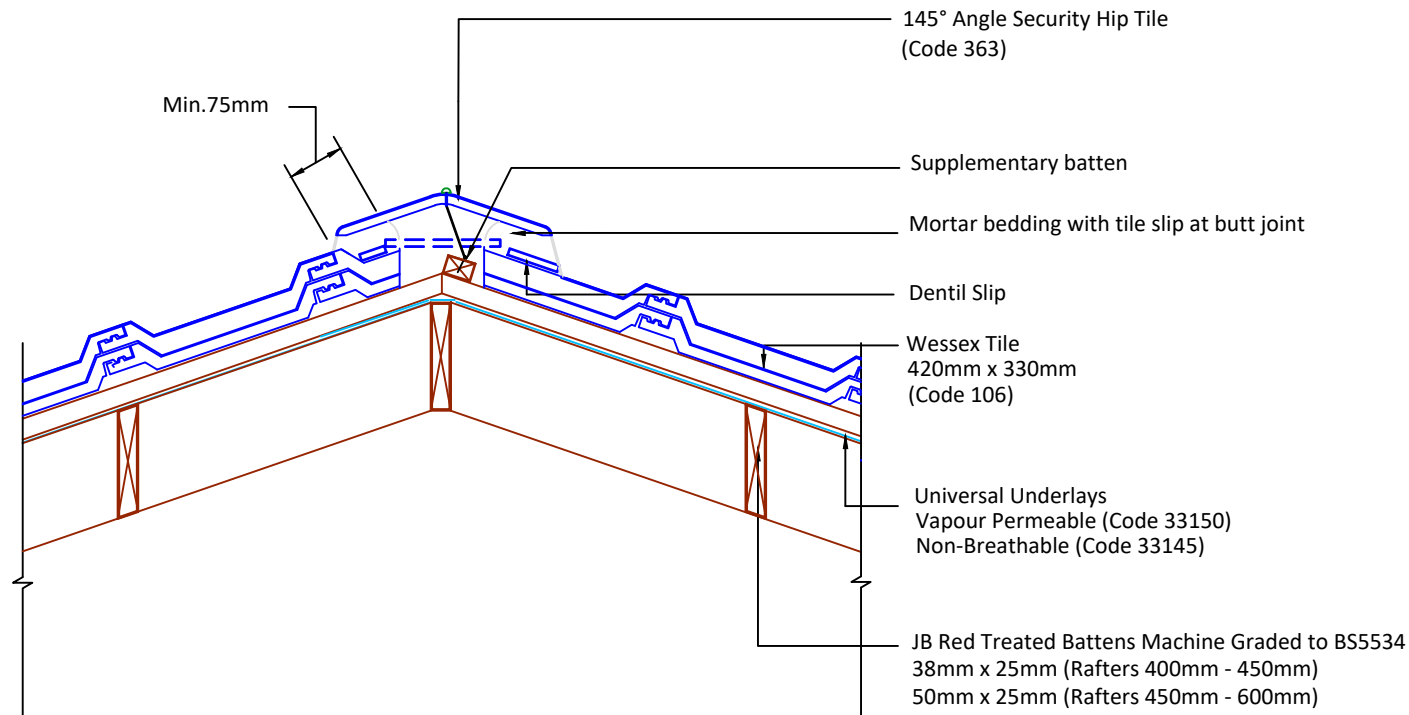

▲ Tilefix ▲ Specrite
▲ Estimator ▲ BIM

Visit marley.co.uk/technical-services for a full suite of online tools to help with your roof design, specification and fixing.

Feel free to talk to our experts at any time on 01283 722588.

Associated products & fixings
Wessex SoloFix Tile Clips
Code 30442 (100 Pack)
Code 30432 (500 Pack)

DRAWING NUMBER
56910600

DRAWING REVISION
A

DRAWING TITLE

Mortar Bedded Security Hip - 145 DEGREE Angle

SCALE

1:10

Wessex