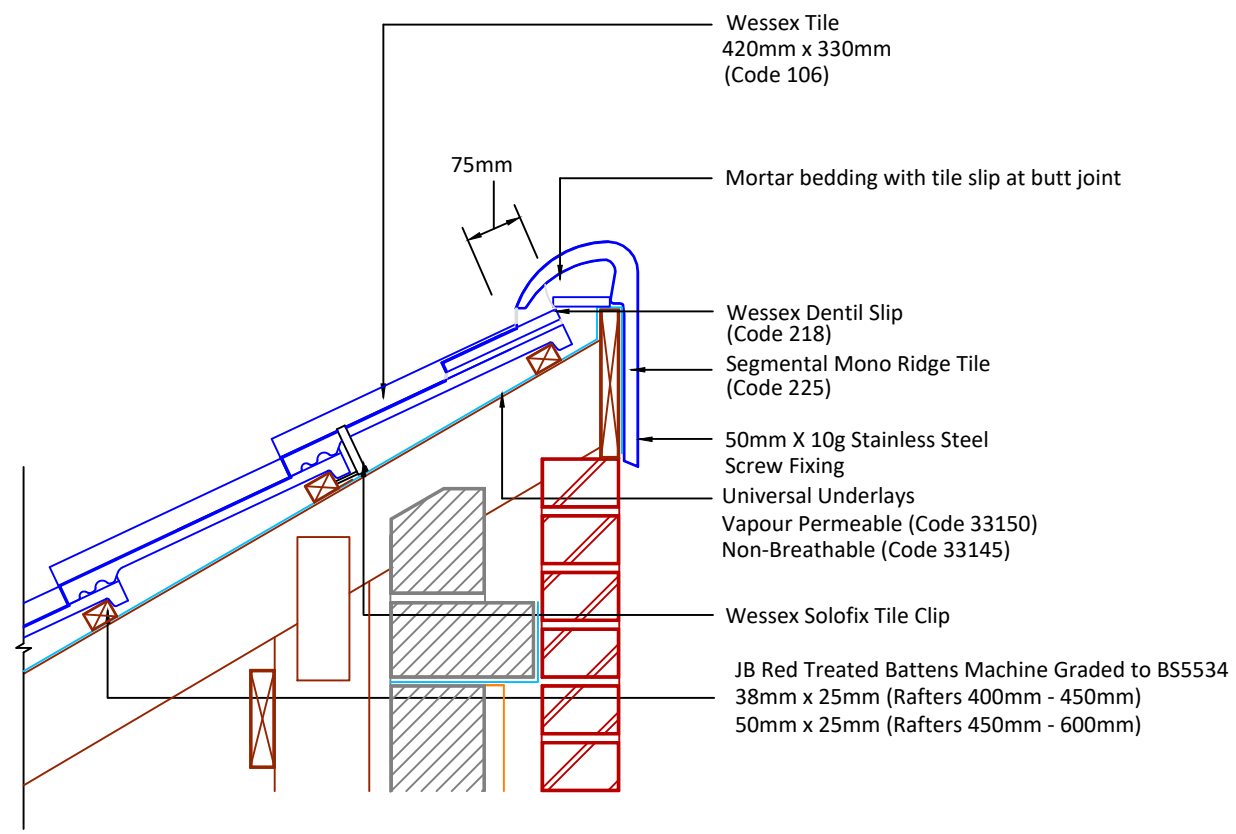

- ▲ Tilefix ▲ Specrite
- ▲ Estimator ▲ BIM

Visit marley.co.uk/technical-services for a full suite of online tools to help with your roof design, specification and fixing.

Feel free to talk to our experts at any time on 01283 722588.

- Associated products & fixings
- Wessex SoloFix Tile Clips
Code 30442 (100 Pack)
 - Code 30432 (500 Pack)

DRAWING NUMBER
78010630

DRAWING REVISION
A

DRAWING TITLE
Mortar Bedded Mono-Ridge - Segmental

SCALE
1:10