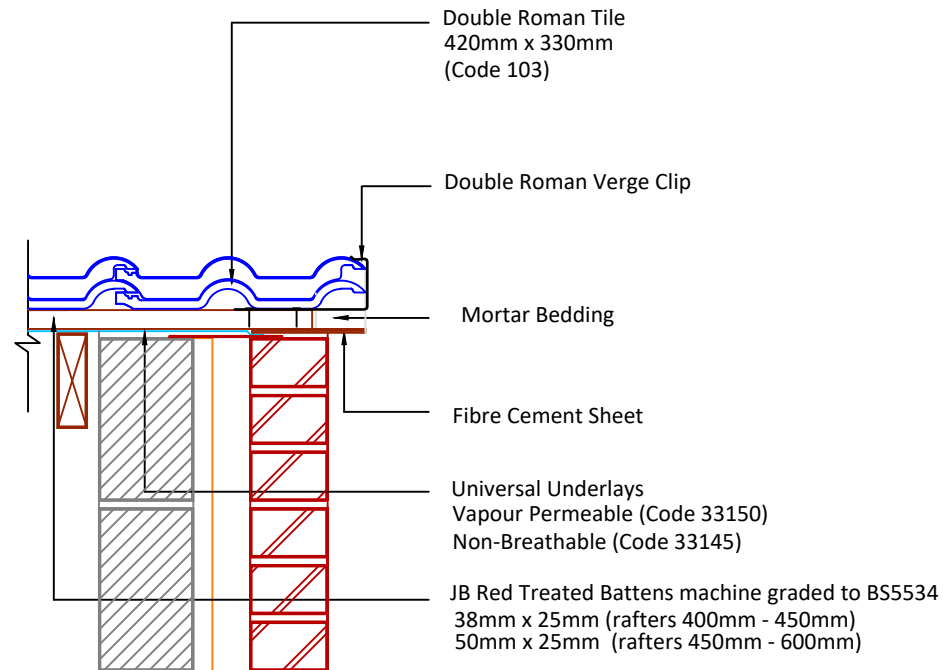

Tilefix Specrite

Estimator BIM

Visit marley.co.uk/technical-services for a full suite of online tools to help with your roof design, specification and fixing.

Feel free to talk to our experts at any time on 01283 722588.

Associated products & fixings

Double Roman Aluminium Nail Pack
Code 30351 (500g)

Double Roman SoloFix Tile Clips
Code 30443 (100 Pack)
Code 30433 (500 Pack)

Double Roman RH Verge Clip & Nail Pack
Code 30289 (50 Pack)

Double Roman LH Verge Clip & Nail Pack
Code 30290 (50 Pack)

DRAWING NUMBER
44610300

DRAWING REVISION
A

DRAWING TITLE

Mortar Bedded Verge with Bedded Fibre Cement Undercloak - RH

SCALE

1:10

Double
Roman