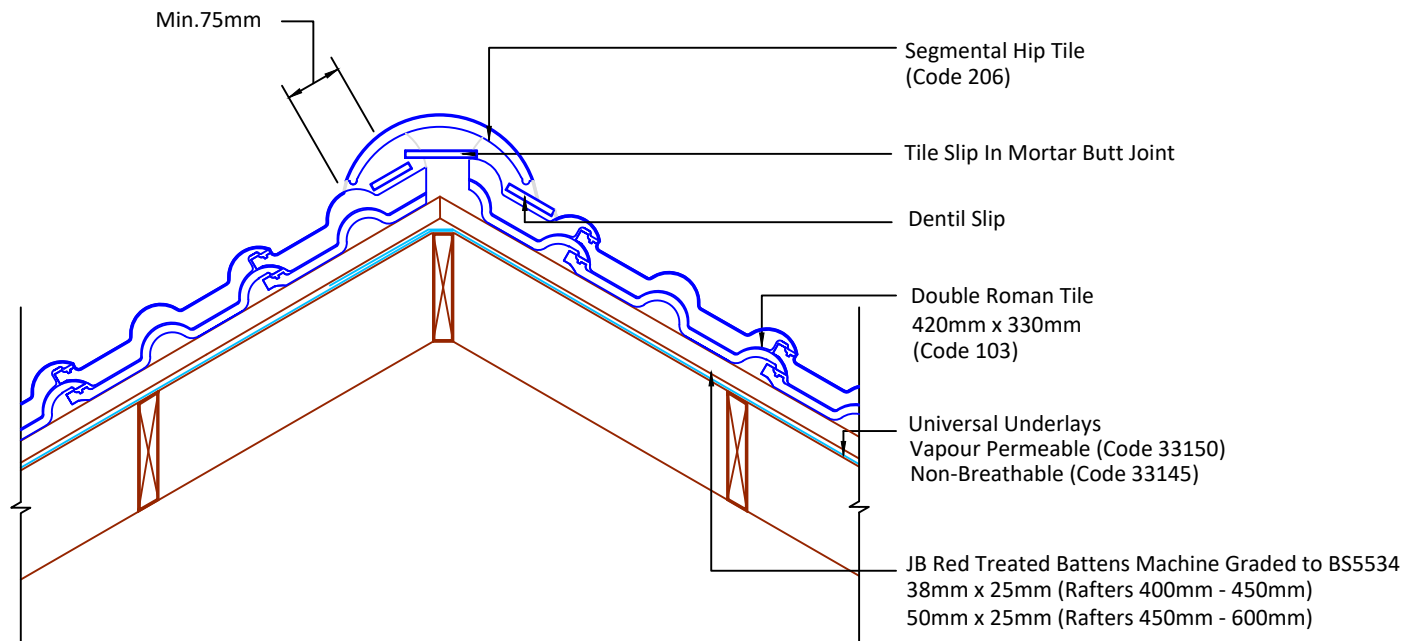

▲ Tilefix ▲ Specrite

▲ Estimator ▲ BIM

Visit marley.co.uk/technical-services for a full suite of online tools to help with your roof design, specification and fixing.

Feel free to talk to our experts at any time on 01283 722588.

Associated products & fixings

Double Roman Aluminium Nail Pack
Code 30351 (500g)

Double Roman SoloFix Tile Clips
Code 30443 (100 Pack)
Code 30433 (500 Pack)

DRAWING NUMBER

55010300

DRAWING REVISION

A

DRAWING TITLE

Mortar Bedded Hip - Segmental

SCALE

1:10

Double Roman