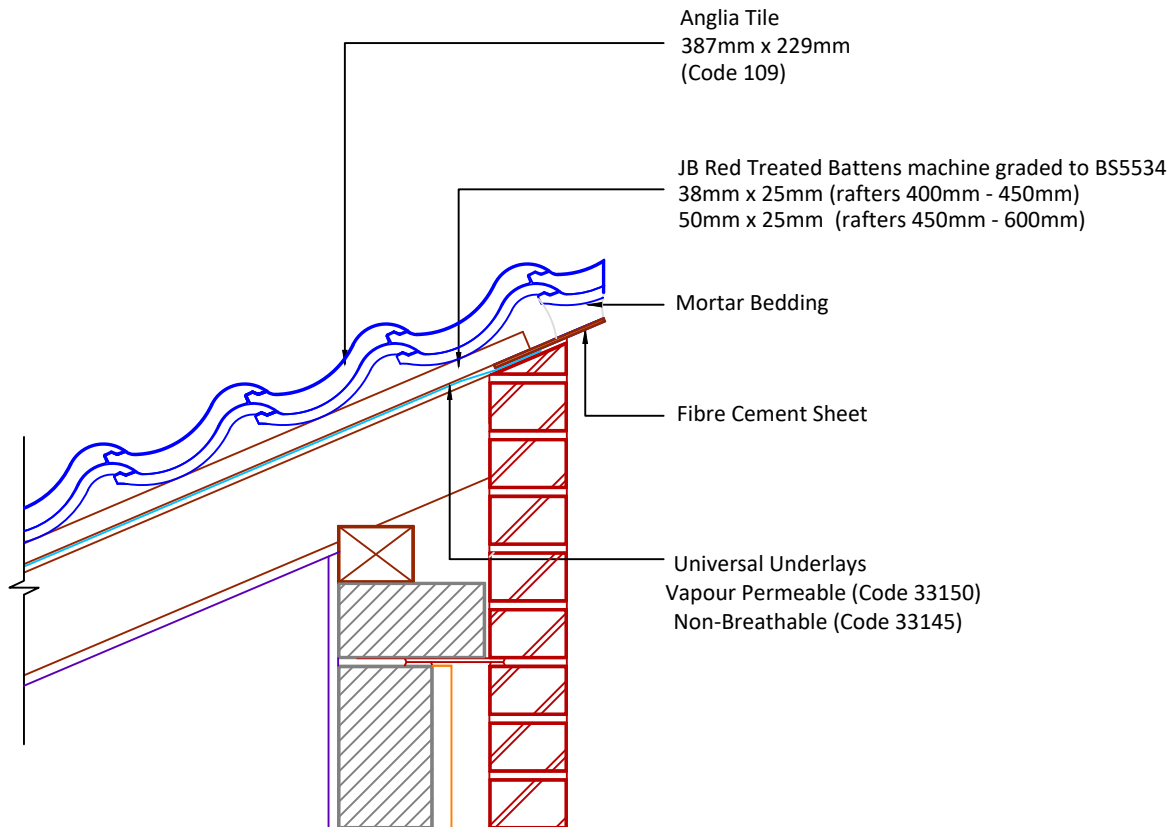

▲ Tilefix ▲ Specrite

▲ Estimator ▲ BIM

Visit marley.co.uk/technical-services for a full suite of online tools to help with your roof design, specification and fixing.

Feel free to talk to our experts at any time on 01283 722588.

Associated products & fixings

Anglia Aluminium Nail Pack
Code 30349 (500g)

Anglia SoloFix Tile Clips
Code 30444 (100 Pack)
Code 30434 (500 Pack)

Anglia RH Verge Clip & Nail
Pack
Code 30284 (50 Pack)

Anglia LH Verge Clip & Nail
Pack
Code 30286 (50 Pack)

DRAWING NUMBER
44418600

DRAWING REVISION
A

DRAWING TITLE

Mortar Bedded Raking Verge with Bedded Fibre Cement Undercloak RH

SCALE

1:10

Anglia