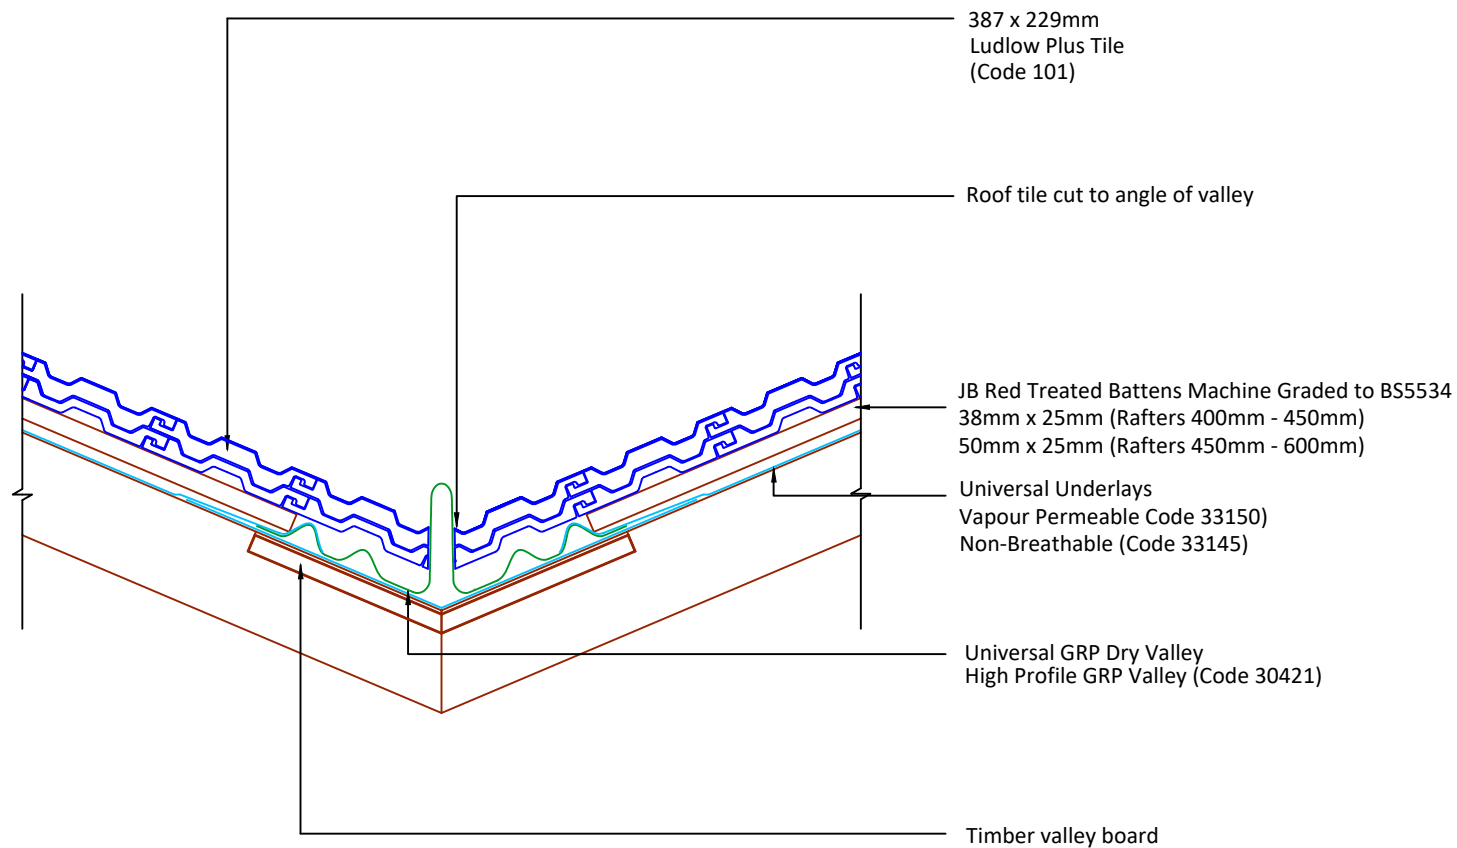

▲ Tilefix ▲ Specrite

▲ Estimator ▲ BIM

Visit marley.co.uk/technical-services for a full suite of online tools to help with your roof design, specification and fixing.

Feel free to talk to our experts at any time on 01283 722588.

Associated products & fixings

Ludlow Plus Aluminium Nail Pack
Code 30350 (500g)

Ludlow Plus SoloFix Tile Clips
Code 30440 (100 Pack)
Code 30430 (500 Pack)

DRAWING NUMBER
60610100

DRAWING REVISION
A

DRAWING TITLE

GRP Dry Valley High Profile

SCALE

1:10

Ludlow
Plus