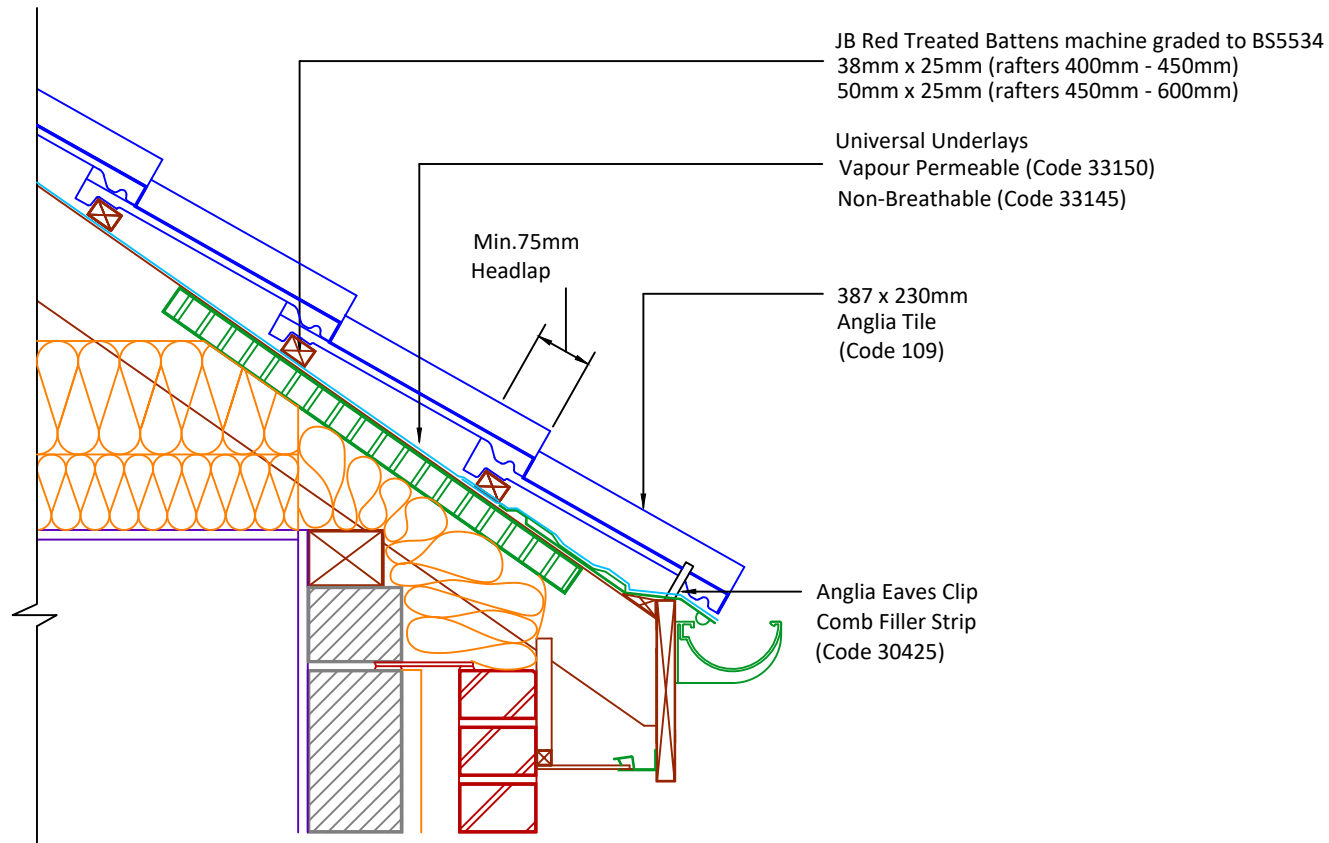

▲ Tilefix

▲ Specrite

▲ Estimator

▲ BIM

Visit marley.co.uk/technical-services for a full suite of online tools to help with your roof design, specification and fixing.

Feel free to talk to our experts at any time on 01283 722588.

Associated products & fixings

Anglia Aluminium Nail Pack
Code 30349 (500g)

Anglia SoloFix Tile Clips
Code 30444 (100 Pack)
Code 30434 (500 Pack)

Anglia Eave Clip & Nail Packs
Code 30274 (100 No)

Continuous Rafter Roll (2x6
metre)
(Available for purchase
separately)
Code 46323

DRAWING NUMBER

35818635

DRAWING REVISION

A

DRAWING TITLE

Soffit Ventilated Eaves 10mm - Cold Roof

SCALE

1:10