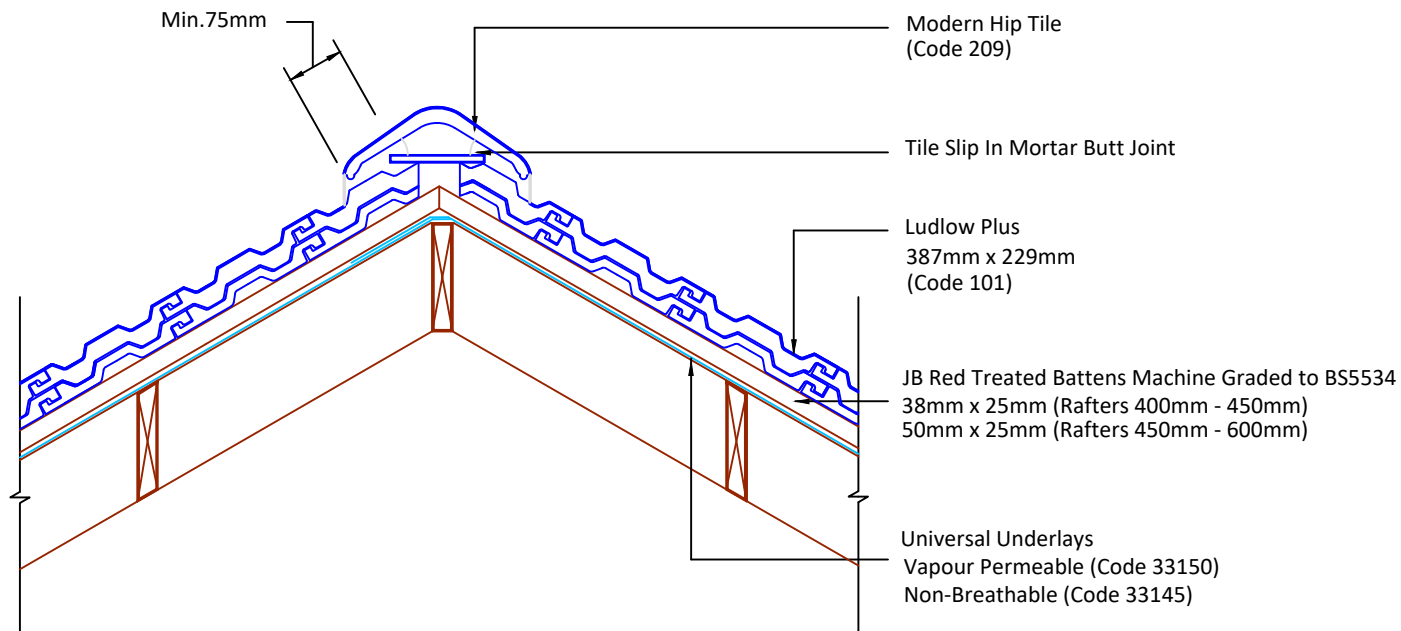

Tilefix Specrite

Estimator BIM

Visit marley.co.uk/technical-services for a full suite of online tools to help with your roof design, specification and fixing.

Feel free to talk to our experts at any time on 01283 722588.

Associated products & fixings

Ludlow Plus Aluminium Nail Pack
Code 30350 (500g)

Ludlow Plus SoloFix Tile Clips
Code 30440 (100 Pack)
Code 30430 (500 Pack)

DRAWING NUMBER
55110100

DRAWING REVISION
A

DRAWING TITLE

Mortar Bedded Hip - Modern

SCALE

1:10

Ludlow Plus