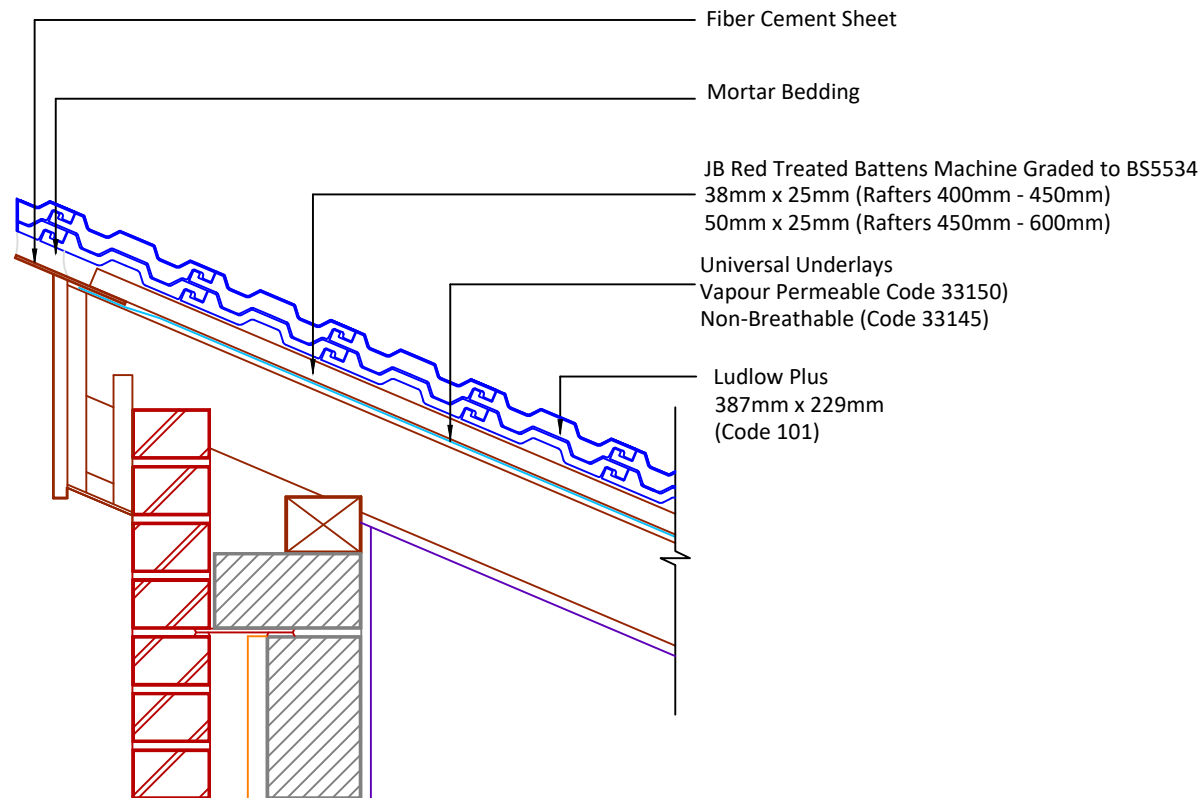

▲ Tilefix ▲ Specrite

▲ Estimator ▲ BIM

Visit marley.co.uk/technical-services for a full suite of online tools to help with your roof design, specification and fixing.

Feel free to talk to our experts at any time on 01283 722588.

Associated products & fixings

Ludlow Plus Aluminium Nail Pack
Code 30350 (500g)

Ludlow Plus SoloFix Tile Clips
Code 30440 (100 Pack)
Code 30430 (500 Pack)

Ludlow Plus Verge Clip & Nail Pack
Code 30290 (50 Pack)

DRAWING NUMBER
45310100

DRAWING REVISION
A

DRAWING TITLE
Mortar Bedded Raking Verge with Nailed Fibre Cement Underloak LH

SCALE
1:10

Ludlow Plus