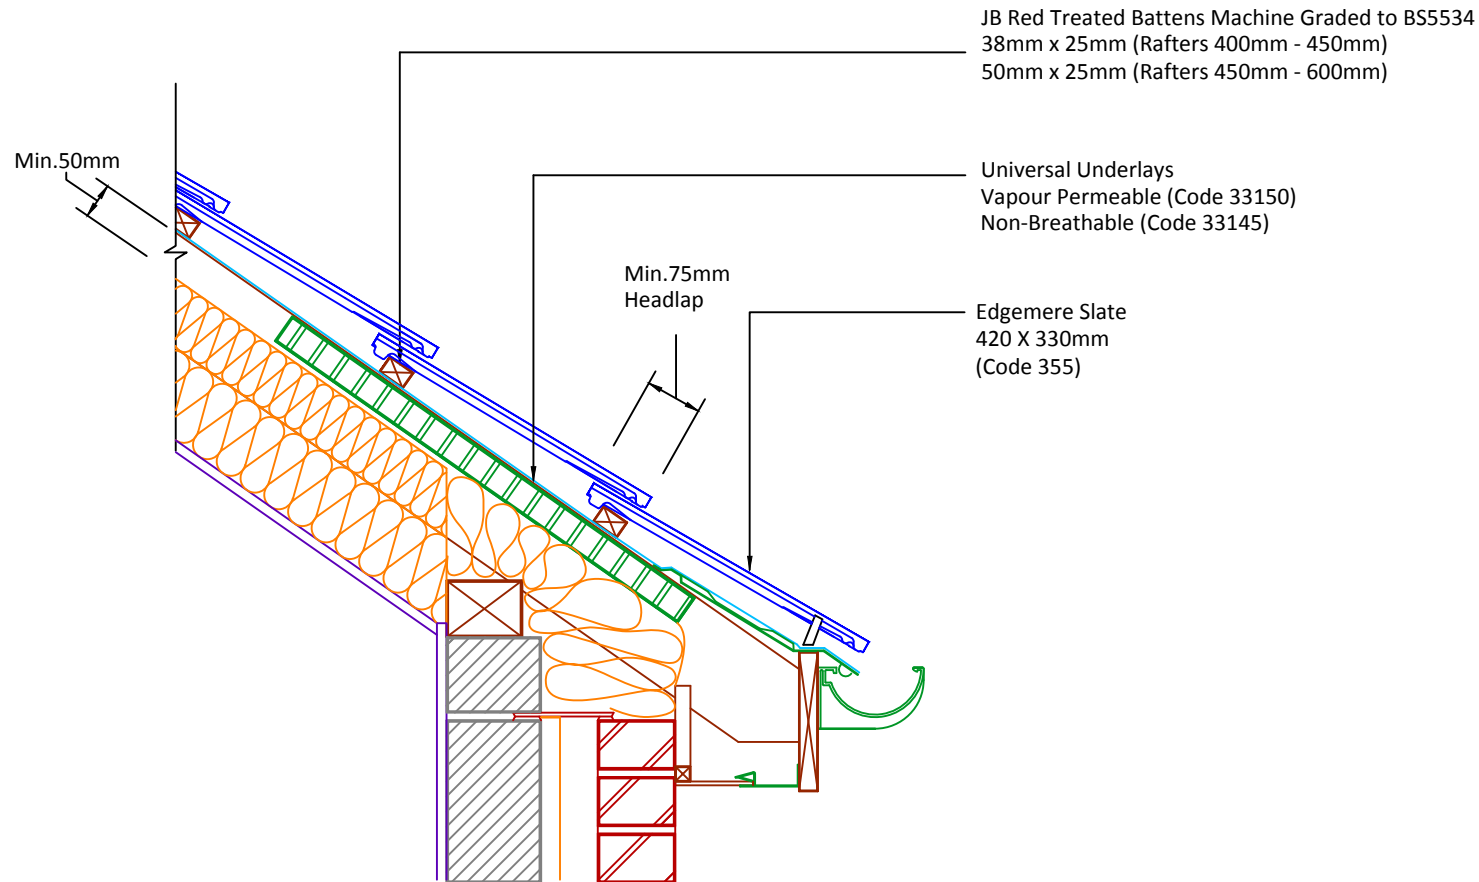

▲ Tilefix ▲ Specrite

▲ Estimator ▲ BIM

Visit marley.co.uk/technical-services
for a full suite of online tools to help with your
roof design, specification and fixing.

Feel free to talk to our experts at any time on
01283 722588.

Associated products & fixings

Edgemere Aluminium Nail Pack
Code 30398 (500g)

Edgemere SoloFix Tile Clips
Code 30441 (100 Pack)
Code 30431 (500 Pack)

Edgemere Eave Clip & Nail Packs
Code 30297 (100 No)

Continuous Rafter Roll (2x6
metre)
(Available for purchase
separately)
Code 46323

DRAWING NUMBER
35735535

DRAWING REVISION
A

DRAWING TITLE

Soffit Ventilated Eaves 25mm - Warm Roof

SCALE

1:10

Edgemere