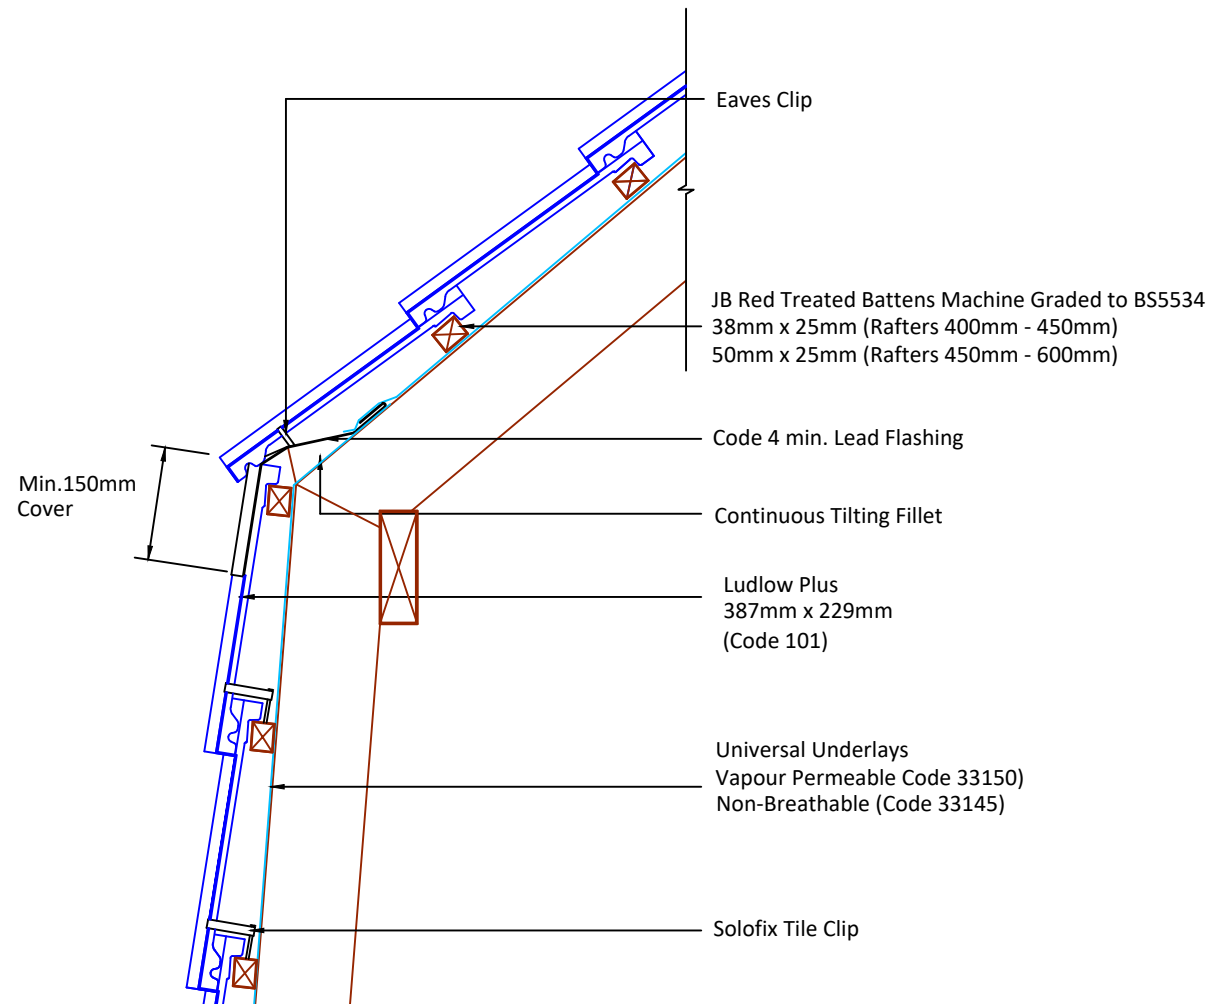

▲ Tilefix ▲ Specrite

▲ Estimator ▲ BIM

Visit marley.co.uk/technical-services for a full suite of online tools to help with your roof design, specification and fixing.

Feel free to talk to our experts at any time on 01283 722588.

Associated products & fixings

Ludlow Plus Aluminium Nail Pack
Code 30350 (500g)

Ludlow Plus SoloFix Tile Clips
Code 30440 (100 Pack)
Code 30430 (500 Pack)

Ludlow Plus Verge Clip & Nail Pack
Code 30290 (50 Pack)

DRAWING NUMBER
80210140

DRAWING REVISION
A

DRAWING TITLE

Mansard - Tiling Below Change of Pitch

SCALE

1:10

Ludlow
Plus