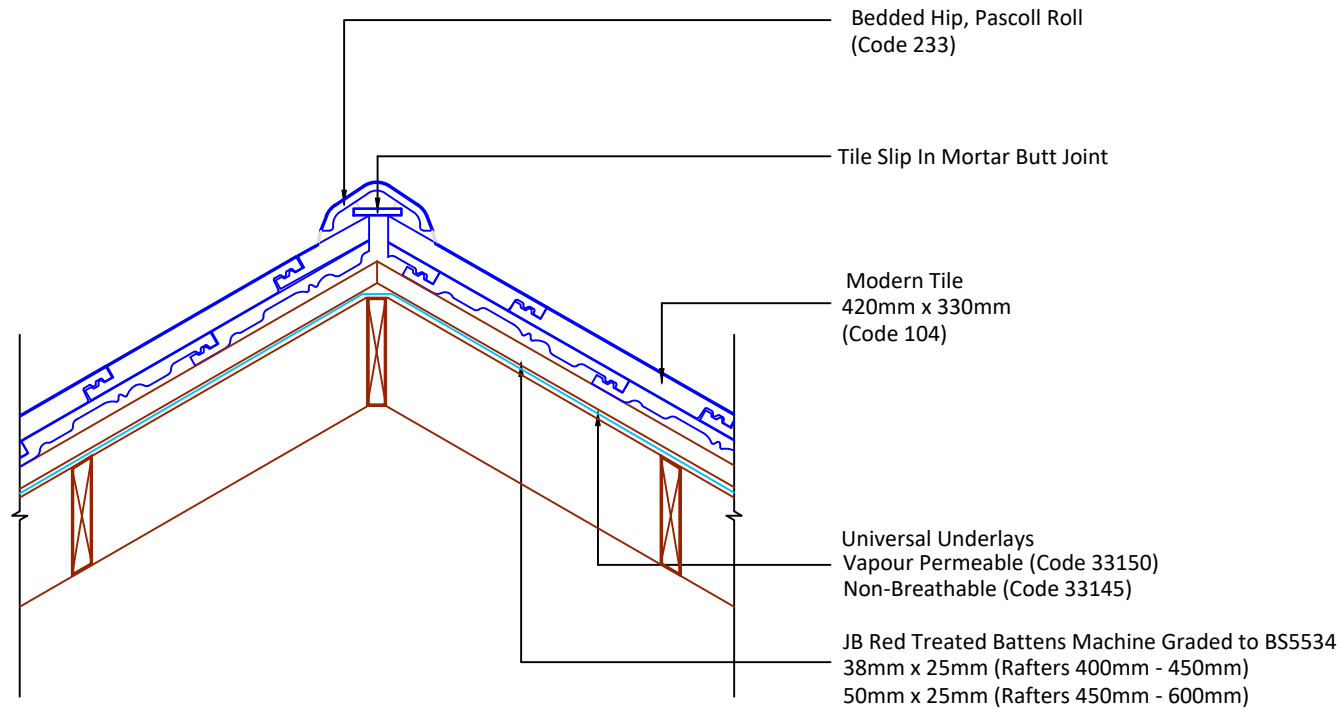

▲ Tilefix ▲ Specrite
▲ Estimator ▲ BIM

Visit marley.co.uk/technical-services
for a full suite of online tools to help with your
roof design, specification and fixing.

Feel free to talk to our experts at any time on
01283 722588.

Associated products & fixings
Modern Aluminium Nail Pack
Code 30350 (500g)

Modern SoloFix Tile Clips
Code 30440 (100 Pack)
Code 30430 (500 Pack)

DRAWING NUMBER
57610400

DRAWING REVISION
A

DRAWING TITLE

Small Scale Mortar Bedded Hip - Pascoll Roll

SCALE

1:10

Modern