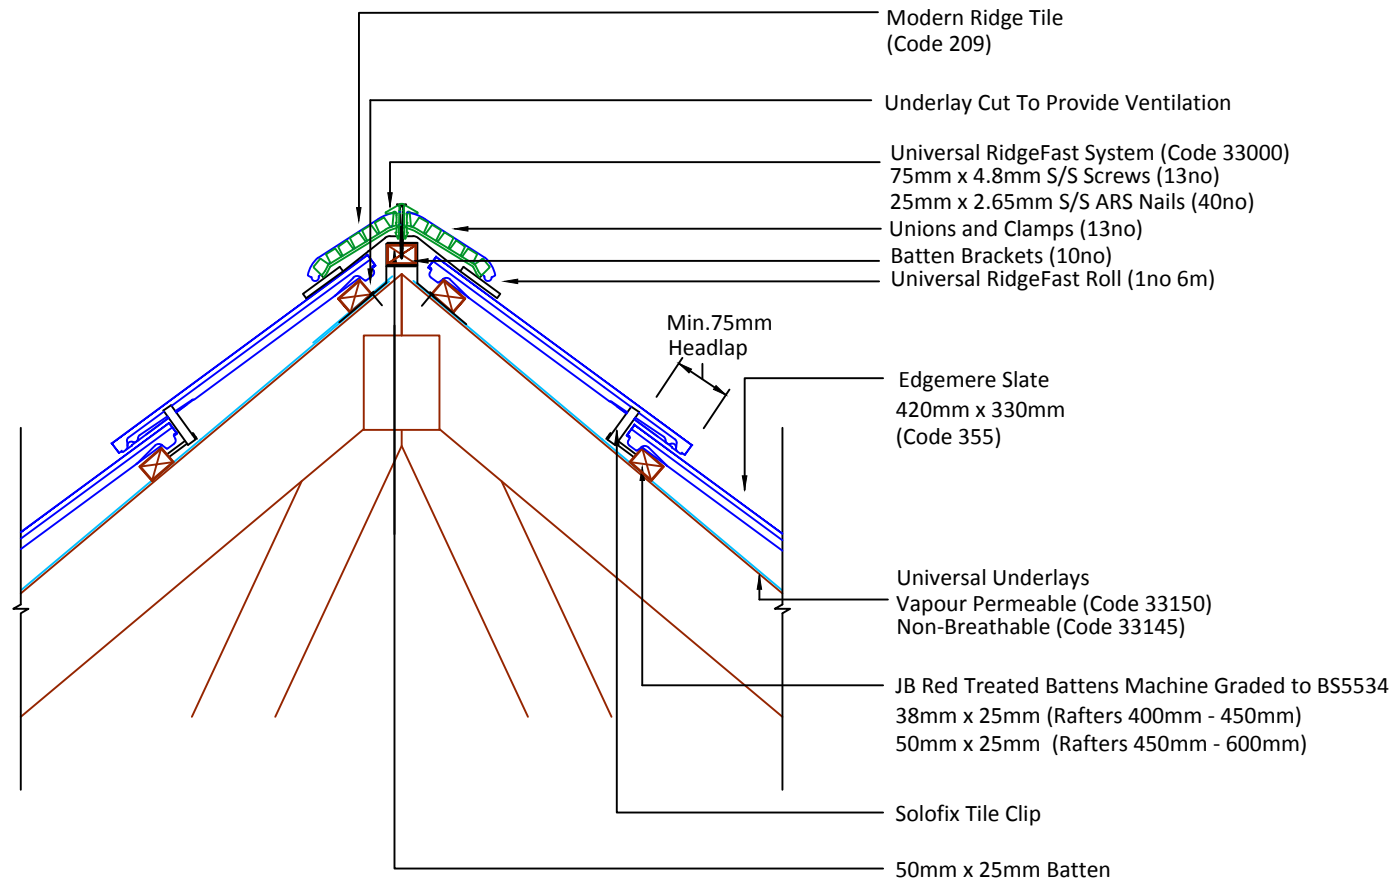

Associated products & fixings

DRAWING NUMBER  
79135540

DRAWING TITLE

RidgeFast Dry Ventilated Ridge - Modern

SCALE

1:10

DRAWING REVISION  
A

Edgemere