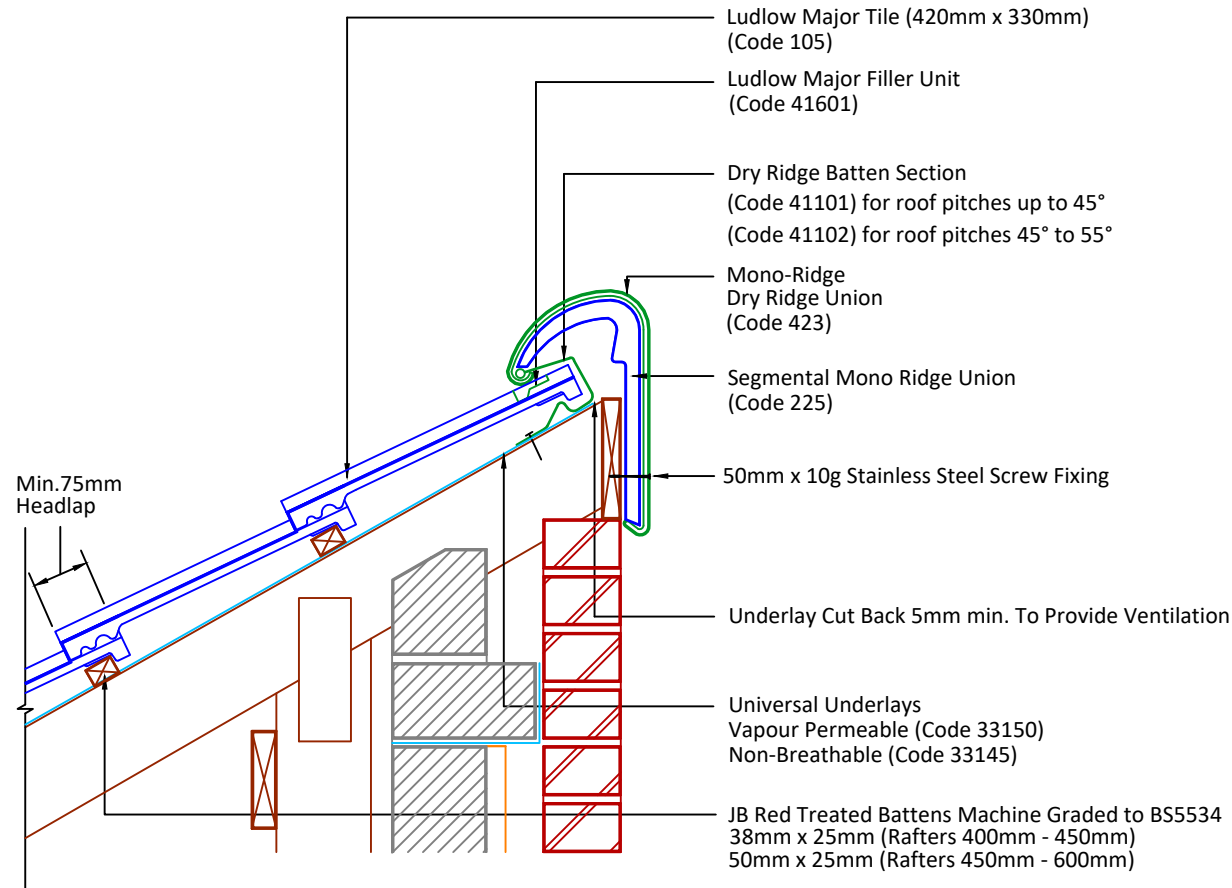

Tilefix Specrite
Estimator BIM

Visit marley.co.uk/technical-services for a full suite of online tools to help with your roof design, specification and fixing.

Feel free to talk to our experts at any time on 01283 722588.

Associated products & fixings

Ludlow Major Aluminium Nail Pack
Code 30371 (500g)

Ludlow Major SoloFix Tile Clips
Code 30440 (100 Pack)
Code 30430 (500 Pack)

Batten Section Fixing Kit
Code 41000

DRAWING NUMBER
77010530

DRAWING REVISION
B

DRAWING TITLE

Dry Ventilated Mono-Ridge - Segmental

SCALE

1:10

Ludlow
Major