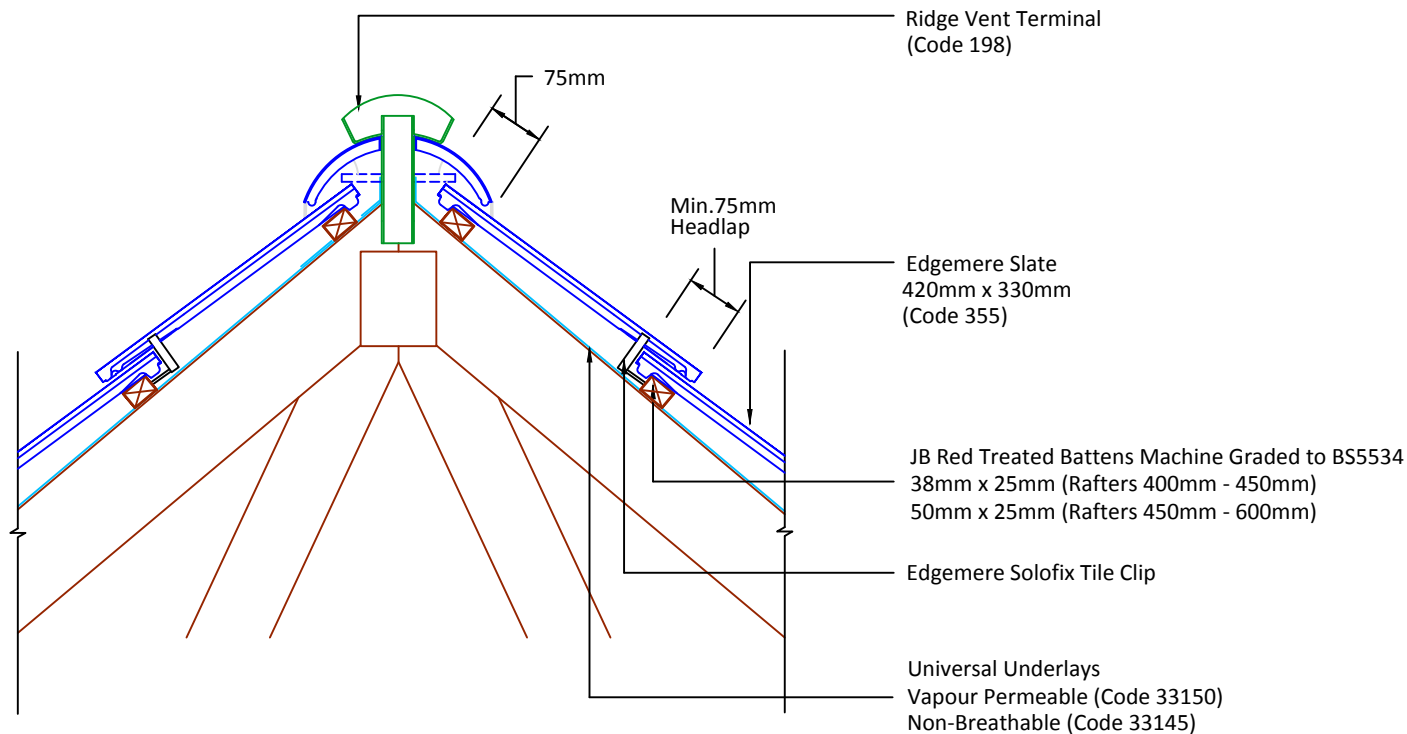

Associated products & fixings  
Edgemere Aluminium Nail Pack  
Code 30398 (500g)

Edgemere SoloFix Tile Clips  
Code 30441 (100 Pack)  
Code 30431 (500 Pack)

DRAWING NUMBER  
86035540

DRAWING TITLE

Cold Roof Ventilation - Mortar Bedded

SCALE

1:10

DRAWING REVISION  
A

Edgemere