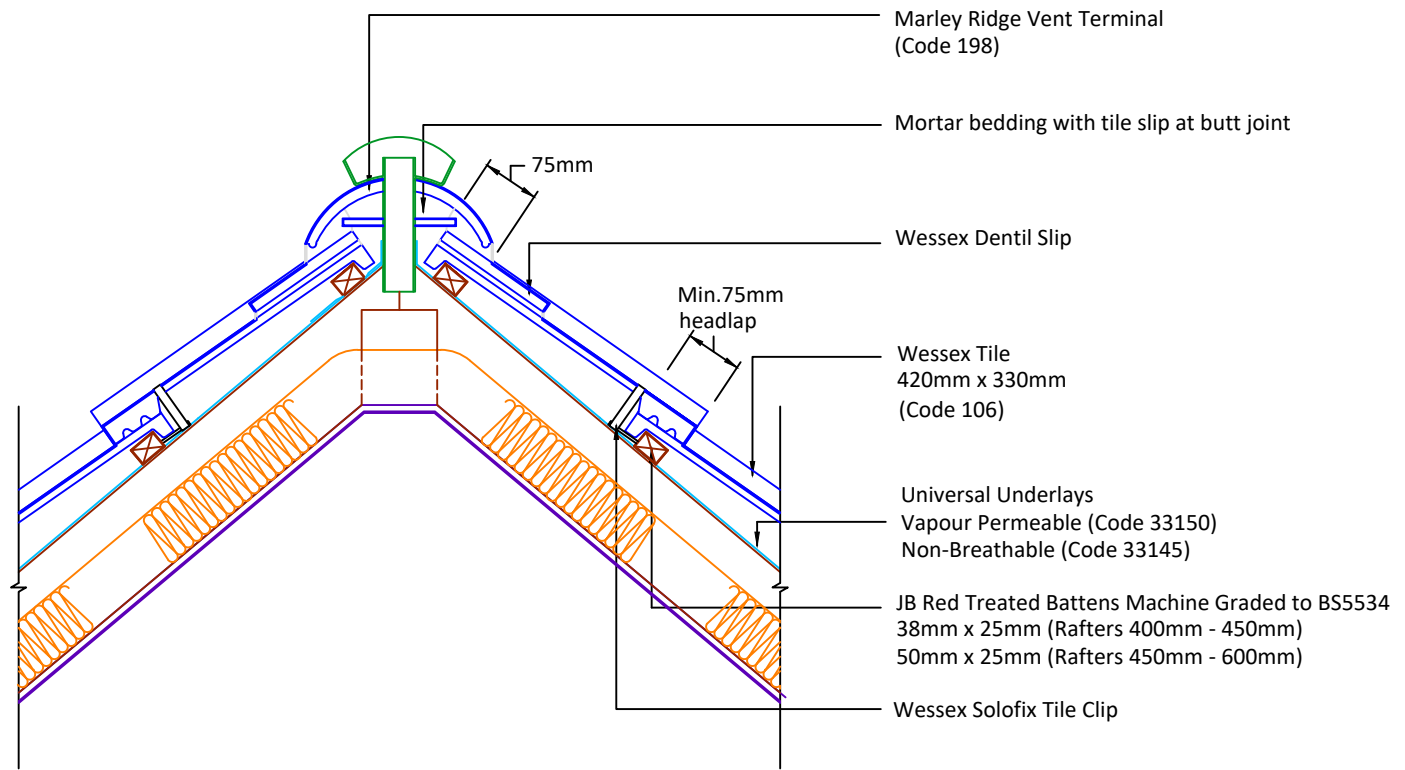

▲ Tilefix ▲ Specrite

▲ Estimator ▲ BIM

Visit marley.co.uk/technical-services for a full suite of online tools to help with your roof design, specification and fixing.

Feel free to talk to our experts at any time on 01283 722588.

Associated products & fixings
Wessex SoloFix Tile Clips
Code 30442 (100 Pack)
Code 30432 (500 Pack)

DRAWING NUMBER
86110640

DRAWING REVISION
A

DRAWING TITLE
Ridge Terminals Warm Roof Ventilation - Mortar Bedded

SCALE
1:10

Wessex