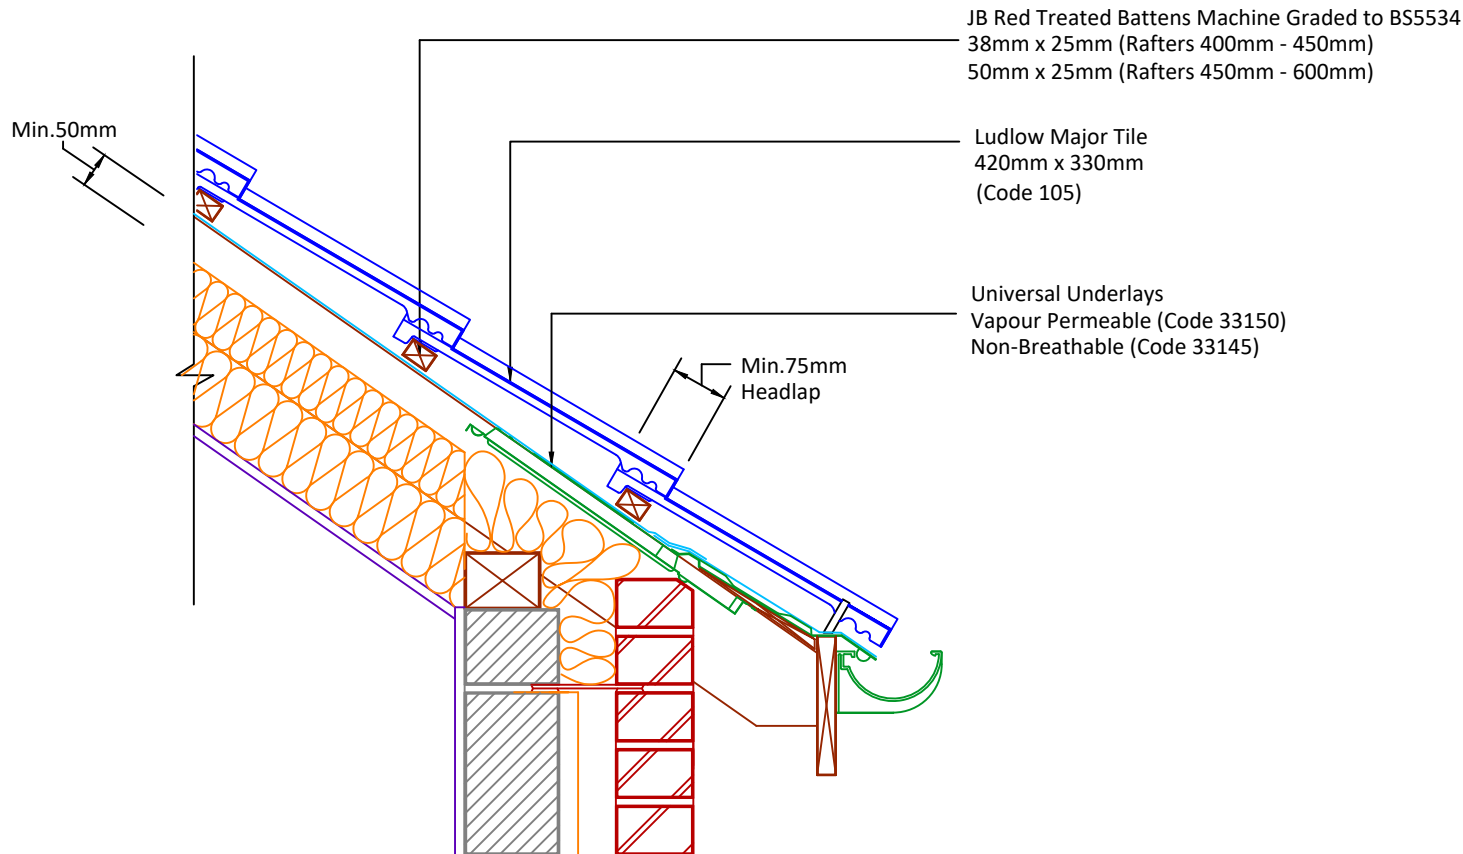

Ludlow Major Eave Clip &  
Nail Packs  
Code 30277 (100 No)

Continuous Rafter Roll (2x6  
metre)  
(Available for purchase  
separately)  
Code 46323

DRAWING NUMBER  
36010535

DRAWING REVISION  
A

DRAWING TITLE

25mm Open Ventilated Eaves

SCALE

1:10

Ludlow  
Major