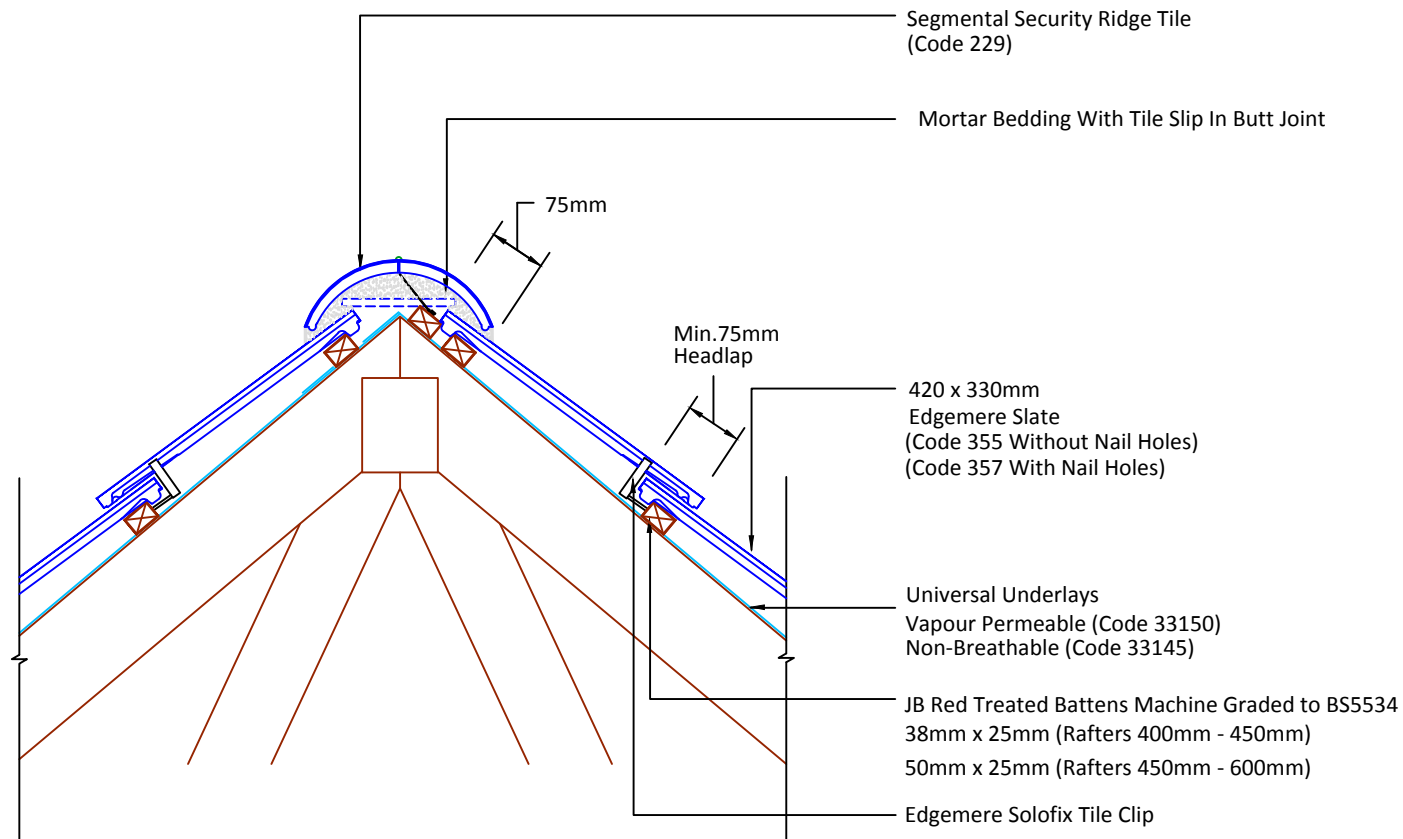

Visit marley.co.uk/technical-services for a full suite of online tools to help with your roof design, specification and fixing.

Feel free to talk to our experts at any time on 01283 722588.

Associated products & fixings
 Edgemere Aluminium Nail Pack
 Code 30398 (500g)

Edgemere SoloFix Tile Clips
 Code 30441 (100 Pack)
 Code 30431 (500 Pack)

DRAWING NUMBER
75035540

DRAWING TITLE

SCALE

DRAWING REVISION
A

Mortar Bedded Security Ridge - Segmental

1:10

Edgemere