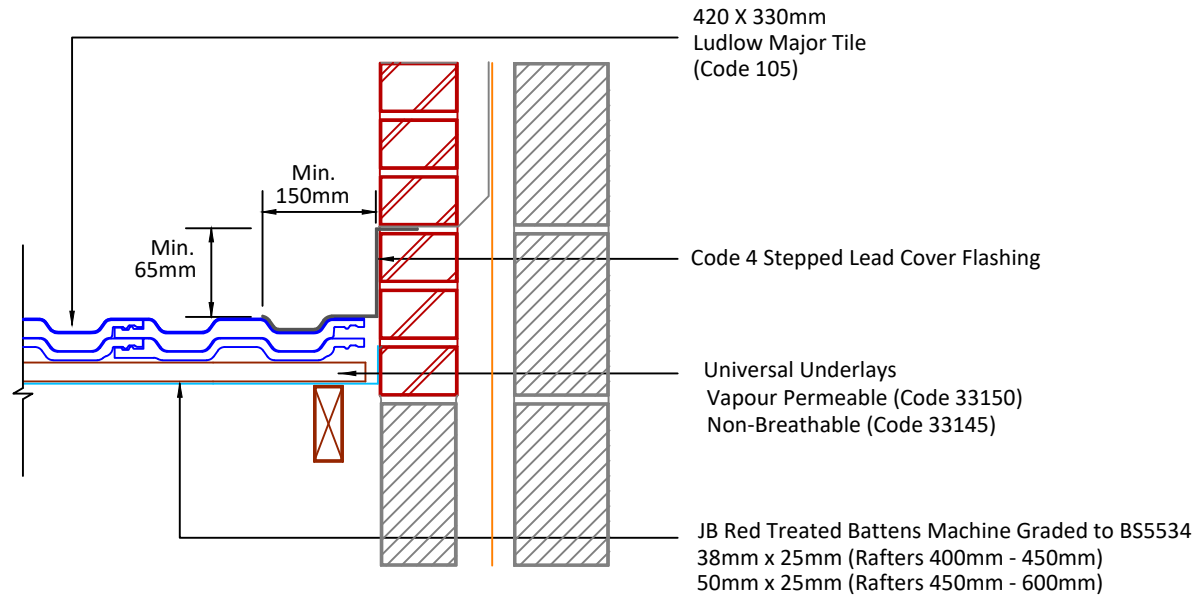

Tilefix Specrite
Estimator BIM

Visit marley.co.uk/technical-services for a full suite of online tools to help with your roof design, specification and fixing.

Feel free to talk to our experts at any time on 01283 722588.

Associated products & fixings

Ludlow Major Aluminium Nail Pack
Code 30371 (500g)

Ludlow Major SoloFix Tile Clips
Code 30440 (100 Pack)
Code 30430 (500 Pack)

DRAWING NUMBER
66010500

DRAWING REVISION
A

DRAWING TITLE

Side Abutment - Step and Cover Flashing

SCALE

1:10

Ludlow
Major