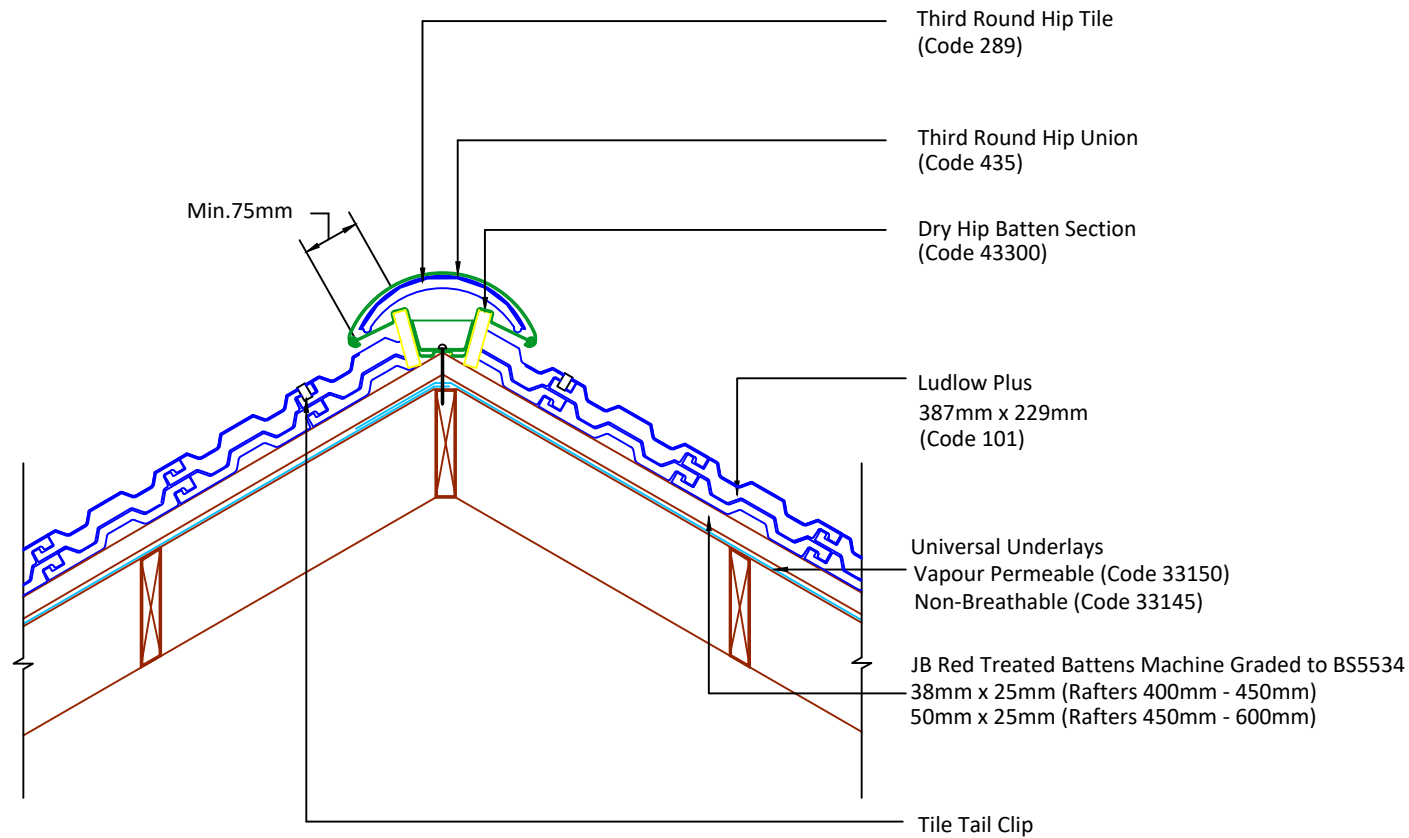

▲ Tilefix ▲ Specrite

▲ Estimator ▲ BIM

Visit marley.co.uk/technical-services for a full suite of online tools to help with your roof design, specification and fixing.

Feel free to talk to our experts at any time on 01283 722588.

Associated products & fixings

Ludlow Plus Aluminium Nail Pack
Code 30350 (500g)

Ludlow Plus SoloFix Tile Clips
Code 30440 (100 Pack)
Code 30430 (500 Pack)

DRAWING NUMBER
50710100

DRAWING REVISION
A

DRAWING TITLE

Dry Hip System - Third Round

SCALE

1:10

Ludlow Plus