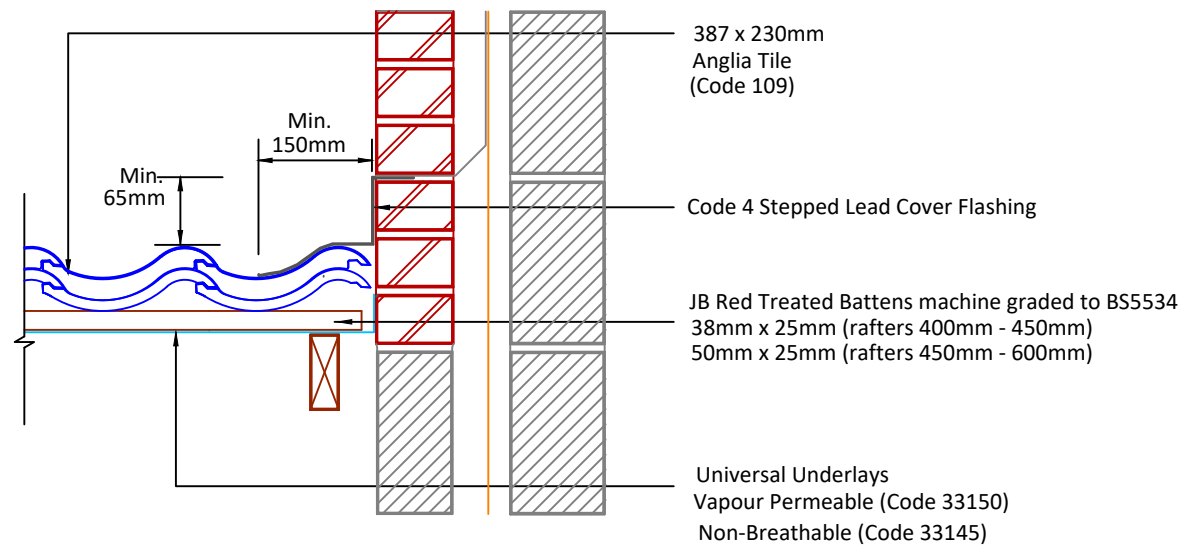

▲ Tilefix ▲ Specrite

▲ Estimator ▲ BIM

Visit marley.co.uk/technical-services for a full suite of online tools to help with your roof design, specification and fixing.

Feel free to talk to our experts at any time on 01283 722588.

Associated products & fixings

Anglia Aluminium Nail Pack
Code 30349 (500g)

Anglia SoloFix Tile Clips
Code 30444 (100 Pack)
Code 30434 (500 Pack)

DRAWING NUMBER
66018600

DRAWING REVISION
B

DRAWING TITLE

Side Abutment - Step and Cover Flashing

SCALE

1:10

Anglia