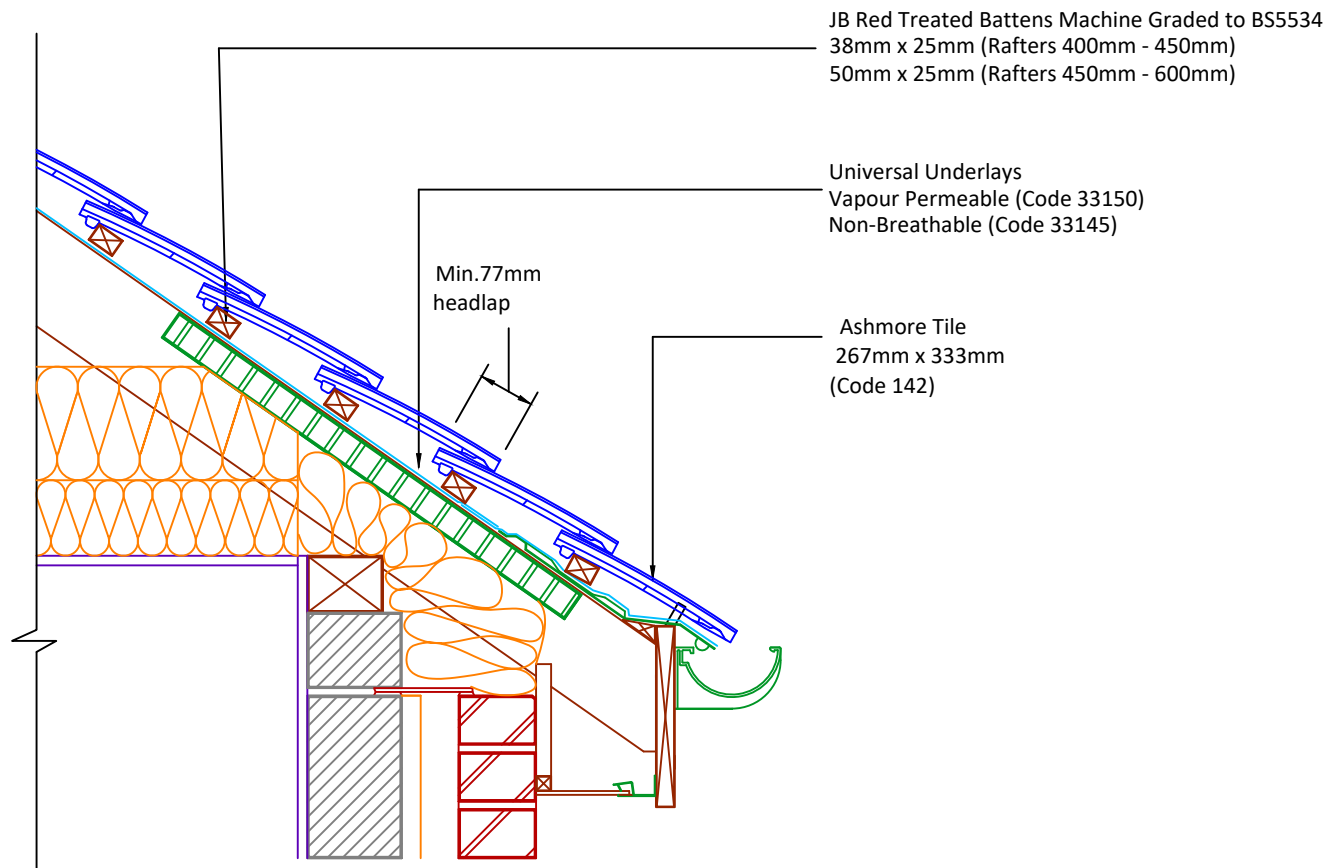

▲ Tilefix ▲ Specrite
▲ Estimator ▲ BIM

Visit marley.co.uk/technical-services for a full suite of online tools to help with your roof design, specification and fixing.

Feel free to talk to our experts at any time on 01283 722588.

Associated products & fixings

Ashmore Aluminium Nail Pack
Code 30398 (500g)

Ashmore Stainless Steel Tile Clip
Code 30130 (100 Pack)

Ashmore Eave Clip & Nail Packs
Code 30297 (100 No)

Continuous Rafter Roll (2x6 metre)
(Available for purchase separately)
Code 46323

DRAWING NUMBER
35814235

DRAWING REVISION
A

DRAWING TITLE

Soffit Ventilated Eaves 10mm - Cold Roof

SCALE

1:10

Ashmore