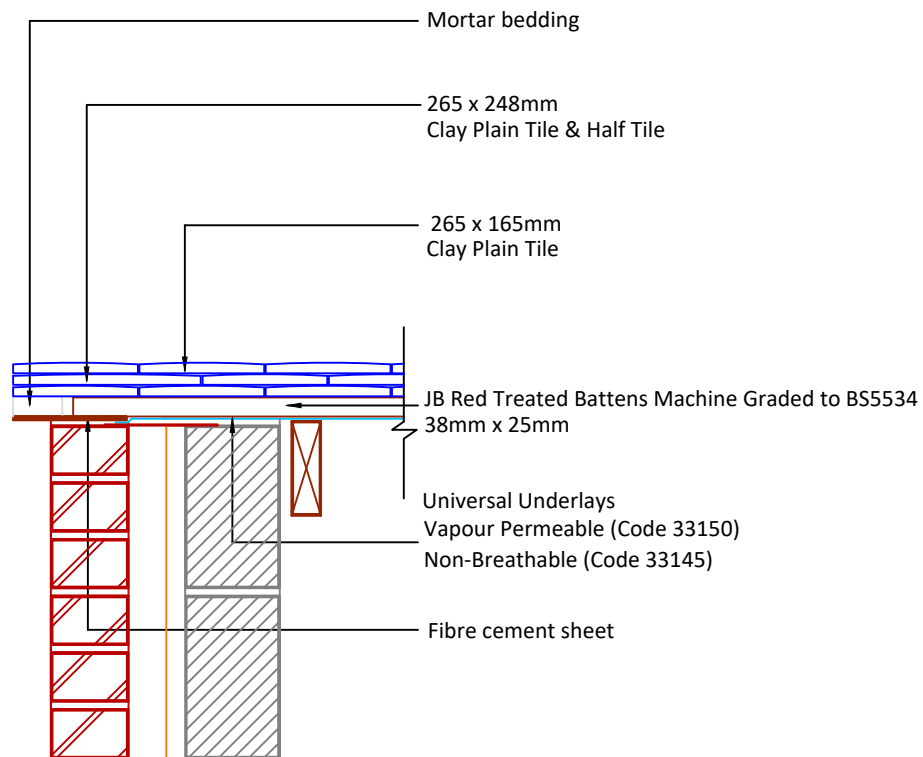

Feel free to talk to our experts at any time on 01283 722588.

Associated products & fixings

Plain Aluminium Nail Pack  
Code 30348 (500g)

DRAWING NUMBER  
445CPT00

DRAWING REVISION  
A

DRAWING TITLE

Mortar Bedded Verge with Bedded Fibre Cement Undercloak - LH

SCALE

1:10

Clay Plain