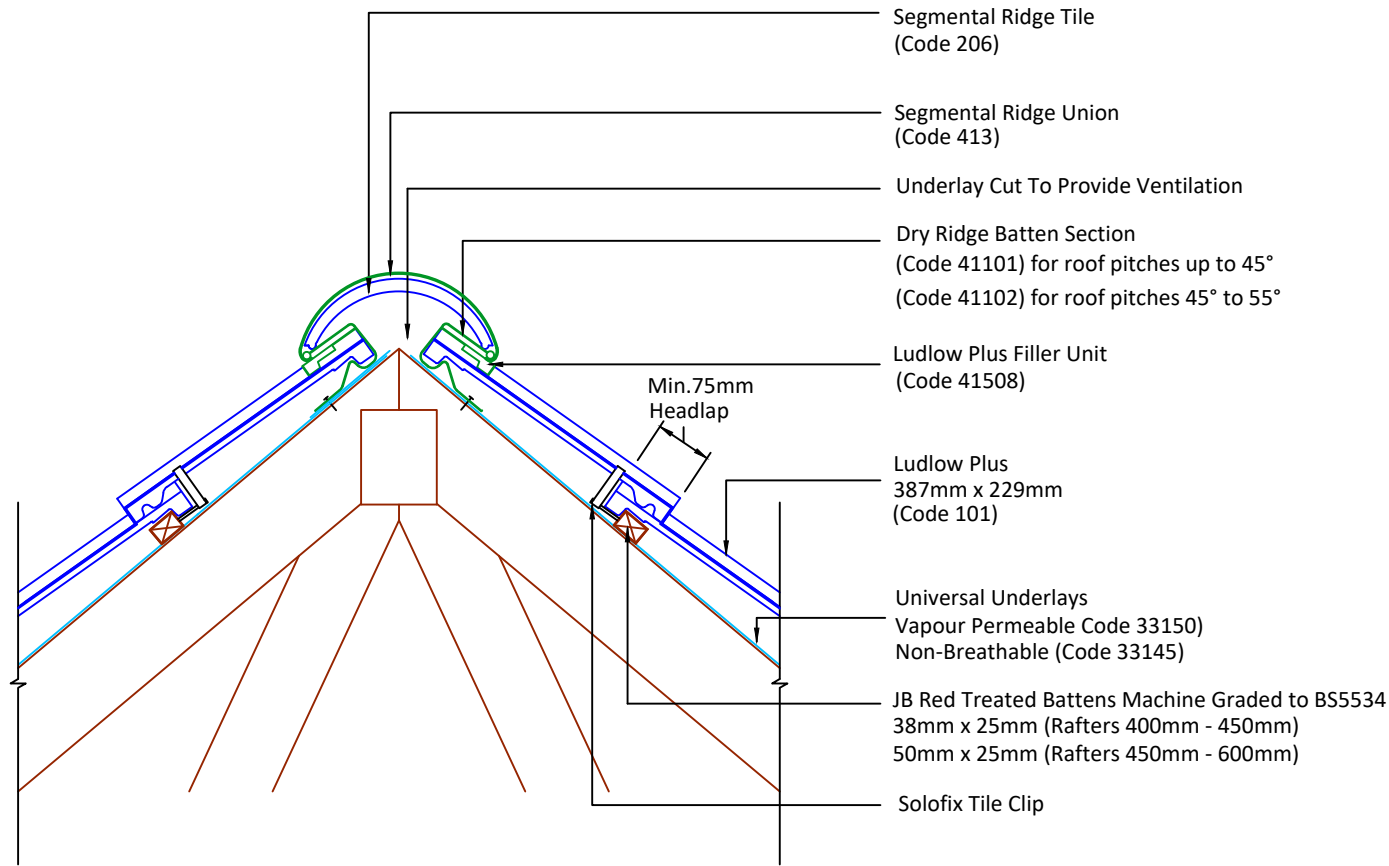

Associated products & fixings

Ludlow Plus Aluminium Nail Pack  
Code 30350 (500g)

Ludlow Plus SoloFix Tile Clips  
Code 30440 (100 Pack)  
Code 30430 (500 Pack)

DRAWING NUMBER

70010140

DRAWING REVISION

A

DRAWING TITLE

Dry Ventilated Ridge - Segmental

SCALE

1:10

Ludlow Plus