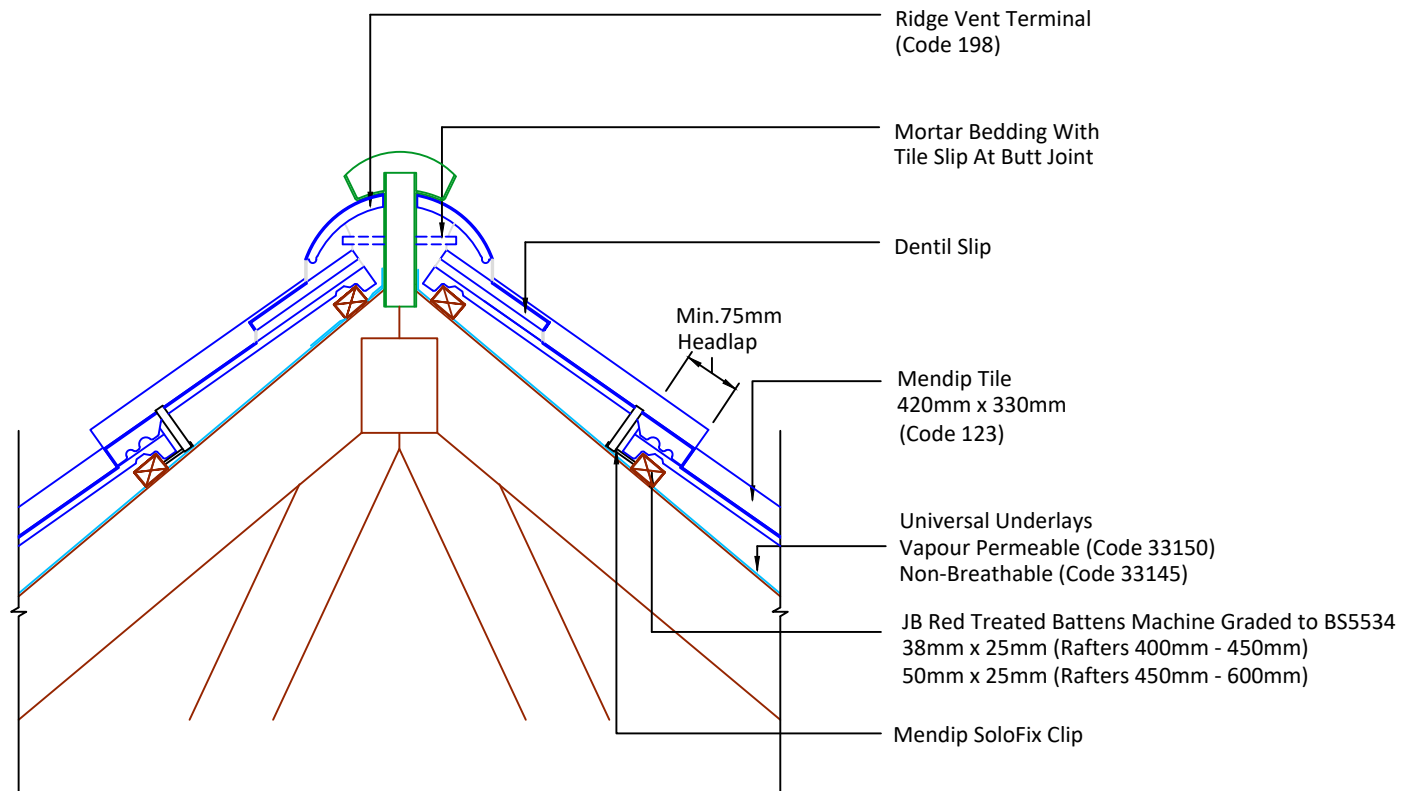

DRAWING NUMBER  
86012340

DRAWING REVISION  
A

DRAWING TITLE

Ridge Ventilation Terminals Mortar Bedded - Cold Roof

SCALE

1:10

Mendip