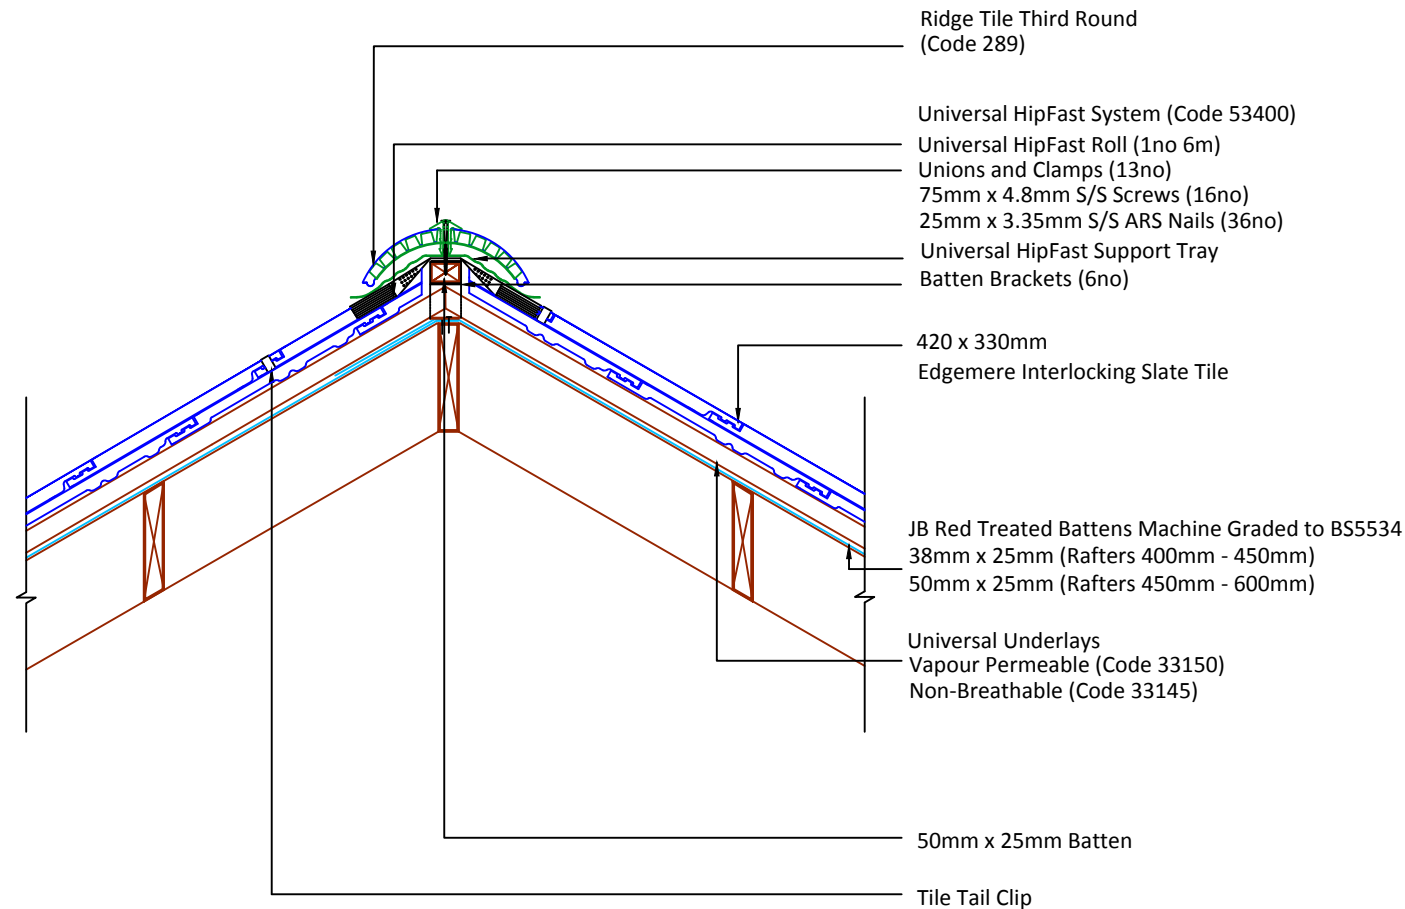

Feel free to talk to our experts at any time on 01283 722588.

Associated products & fixings

Edgemere Aluminium Nail Pack  
Code 30398 (500g)

Edgemere SoloFix Tile Clips  
Code 30441 (100 Pack)  
Code 30431 (500 Pack)

DRAWING NUMBER  
51135500

DRAWING REVISION  
A

DRAWING TITLE

HipFast Dry Hip - Third Round

SCALE

1:10

Edgemere