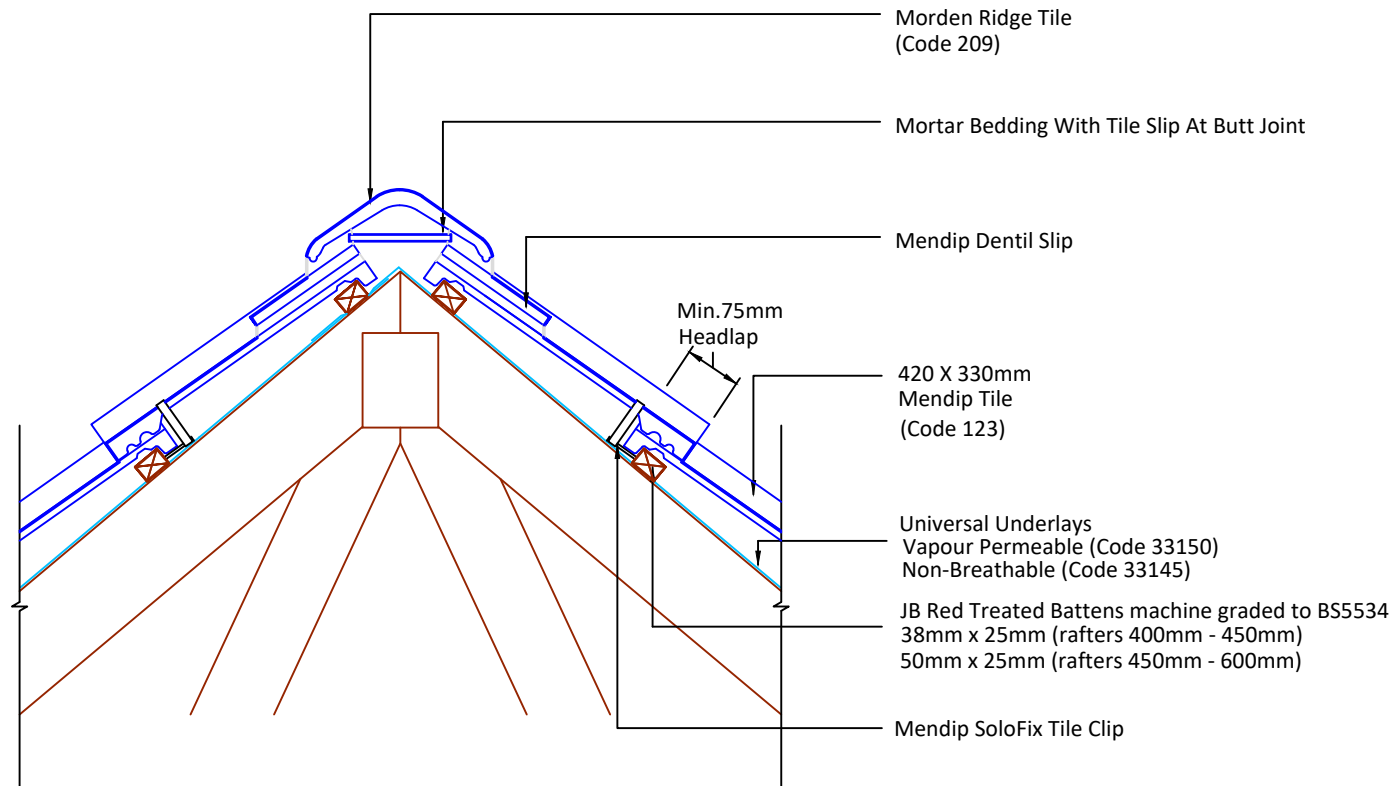

Tilefix Specrite
Estimator BIM

Visit marley.co.uk/technical-services for a full suite of online tools to help with your roof design, specification and fixing.

Feel free to talk to our experts at any time on 01283 722588.

Associated products & fixings

Mendip Aluminium Nail Pack
Code 30352 (500g)

Mendip SoloFix Tile Clips
Code 30442 (100 Pack)
Code 30432 (500 Pack)

DRAWING NUMBER
74112340

DRAWING REVISION
A

DRAWING TITLE

Mortar Bedded Ridge - Modern

SCALE

1:10

Mendip