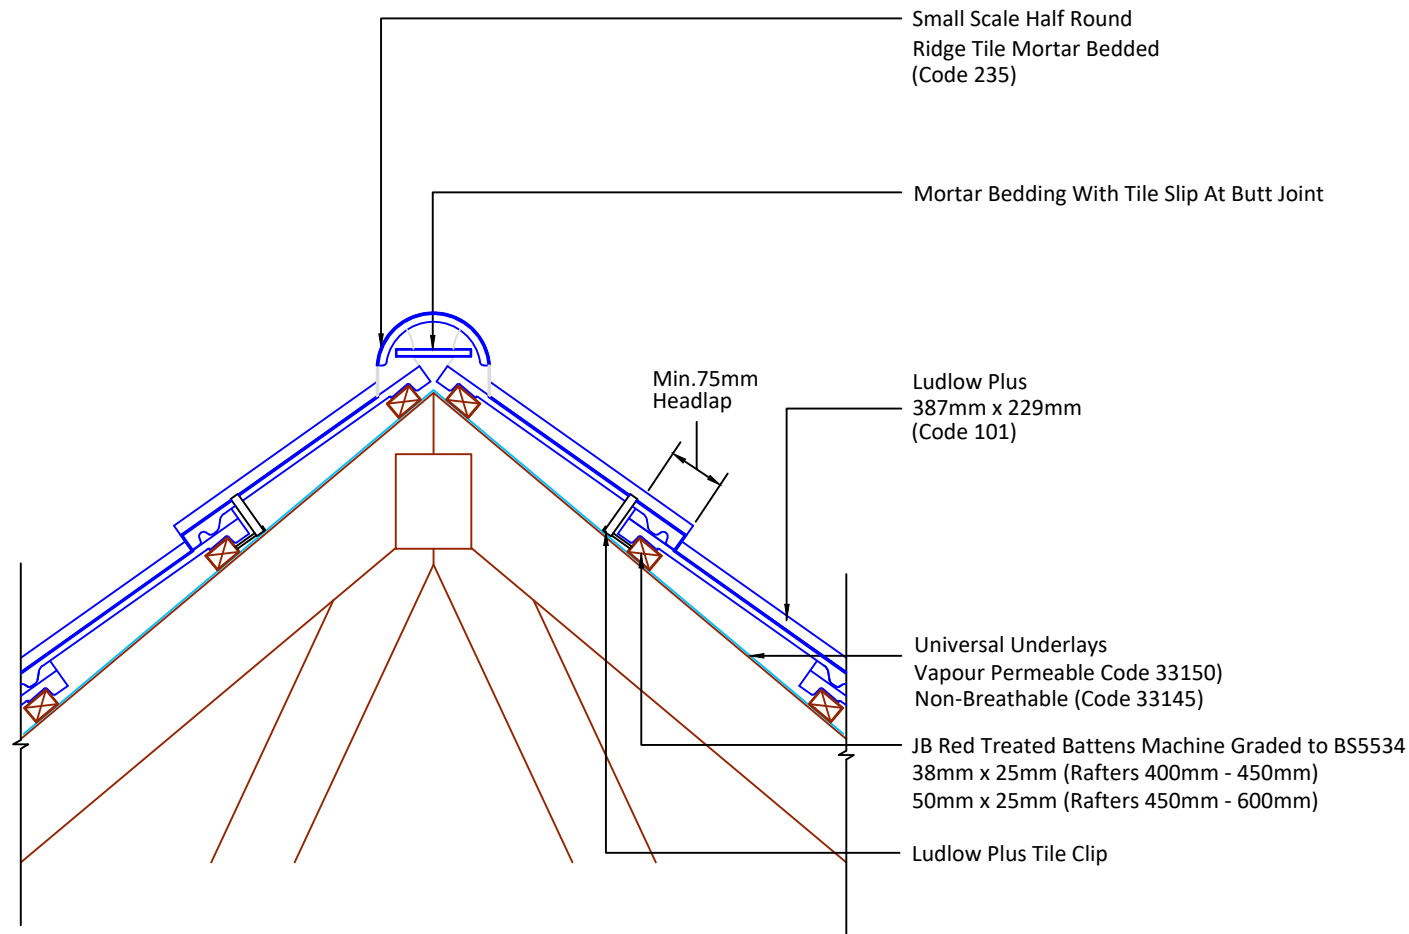

▲ Tilefix ▲ Specrite

▲ Estimator ▲ BIM

Visit marley.co.uk/technical-services for a full suite of online tools to help with your roof design, specification and fixing.

Feel free to talk to our experts at any time on 01283 722588.

Associated products & fixings

Ludlow Plus Aluminium Nail Pack
Code 30350 (500g)

Ludlow Plus SoloFix Tile Clips
Code 30440 (100 Pack)
Code 30430 (500 Pack)

DRAWING NUMBER
76010140

DRAWING REVISION
A

DRAWING TITLE

Small Scale Mortar Bedded Ridge - Half Round

SCALE

1:10

Ludlow Plus