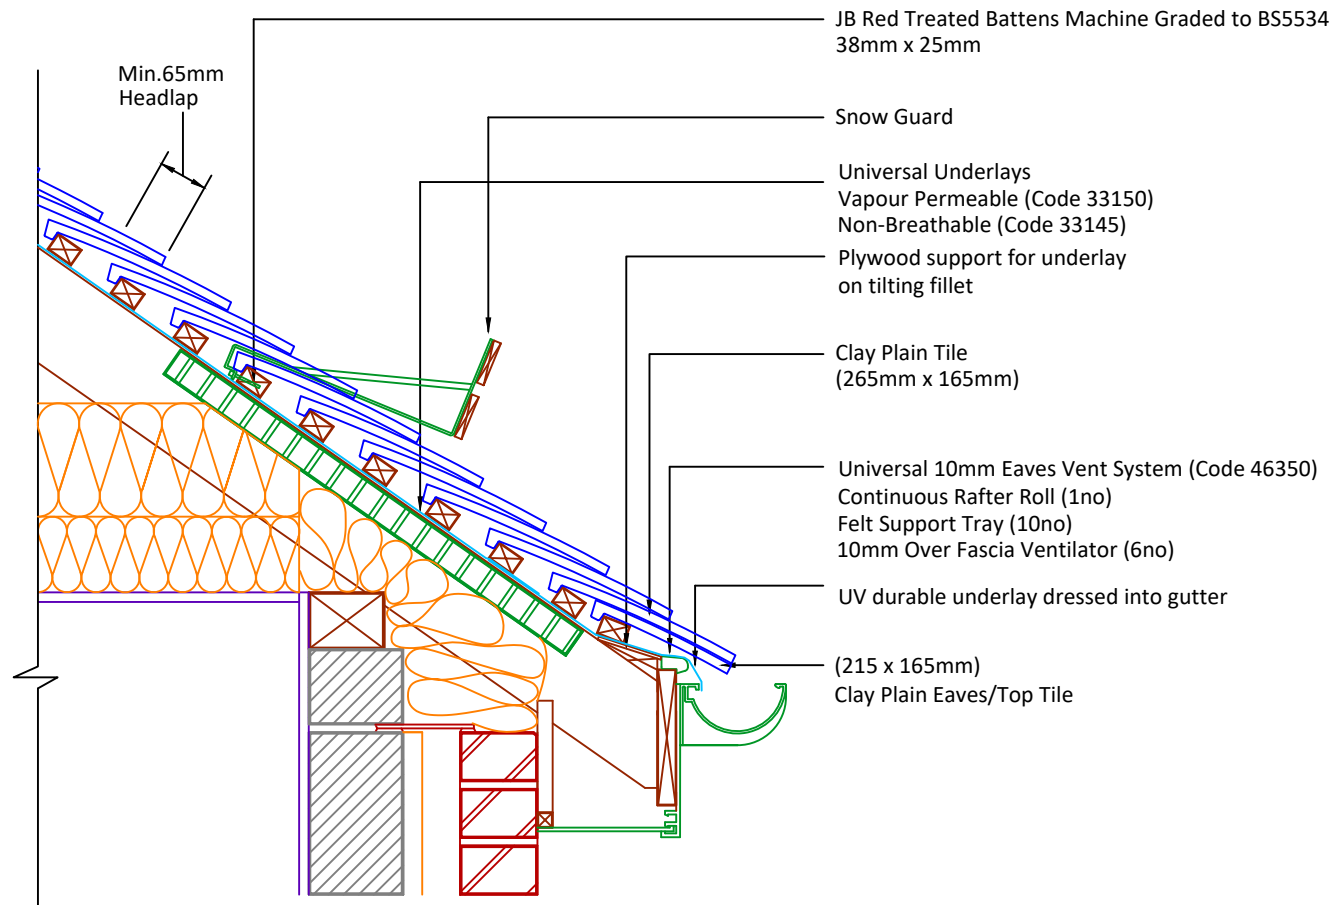

Associated products & fixings

Plain Aluminium Nail Pack  
Code 30348 (500g)

DRAWING NUMBER

870CPT35

DRAWING REVISION

A

DRAWING TITLE

Snow Guards

SCALE

1:10

Clay Plain