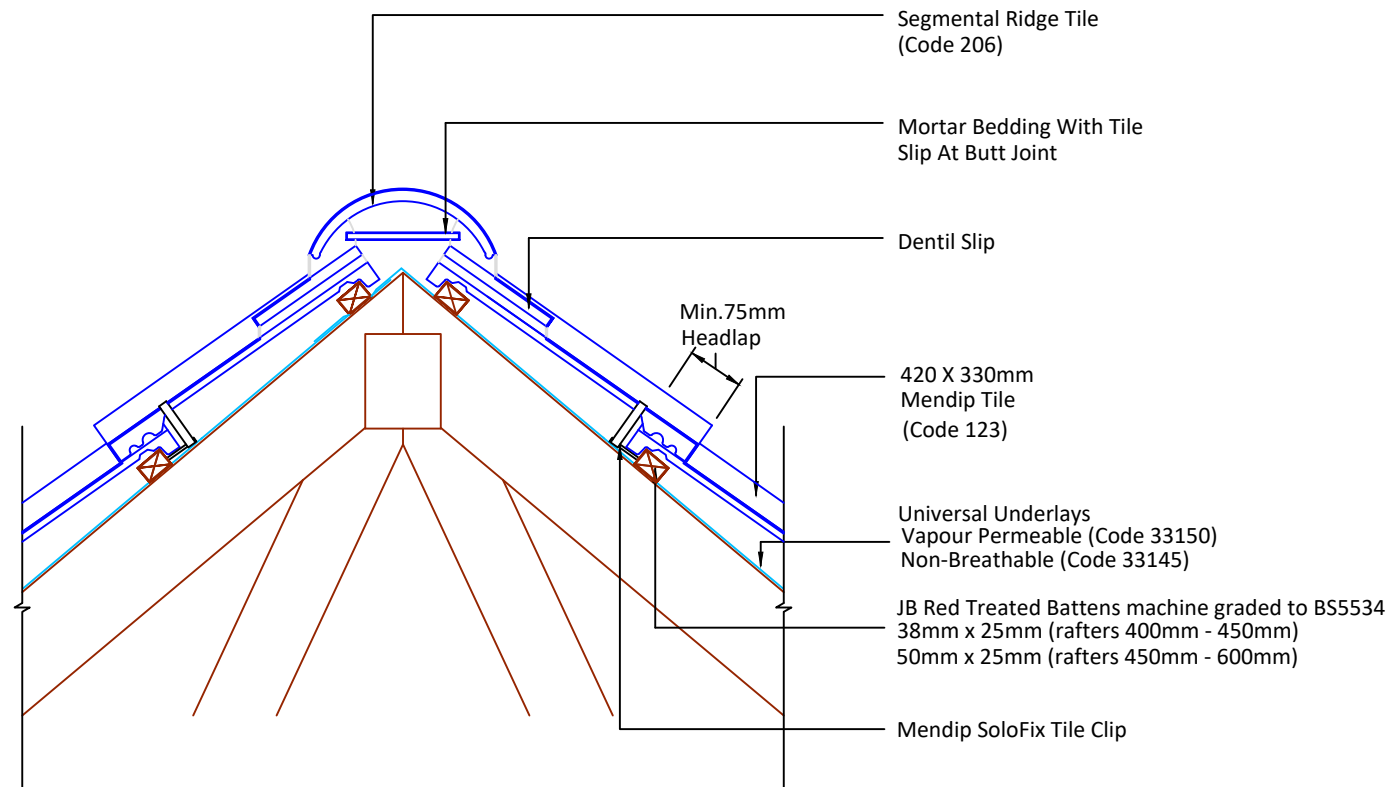

Tilefix Specrite

Estimator BIM

Visit marley.co.uk/technical-services for a full suite of online tools to help with your roof design, specification and fixing.

Feel free to talk to our experts at any time on 01283 722588.

Associated products & fixings

Mendip Aluminium Nail Pack
Code 30352 (500g)

Mendip SoloFix Tile Clips
Code 30442 (100 Pack)
Code 30432 (500 Pack)

DRAWING NUMBER
74012340

DRAWING REVISION
A

DRAWING TITLE

Mortar Bedded Ridge - Segmental

SCALE

1:10

Mendip