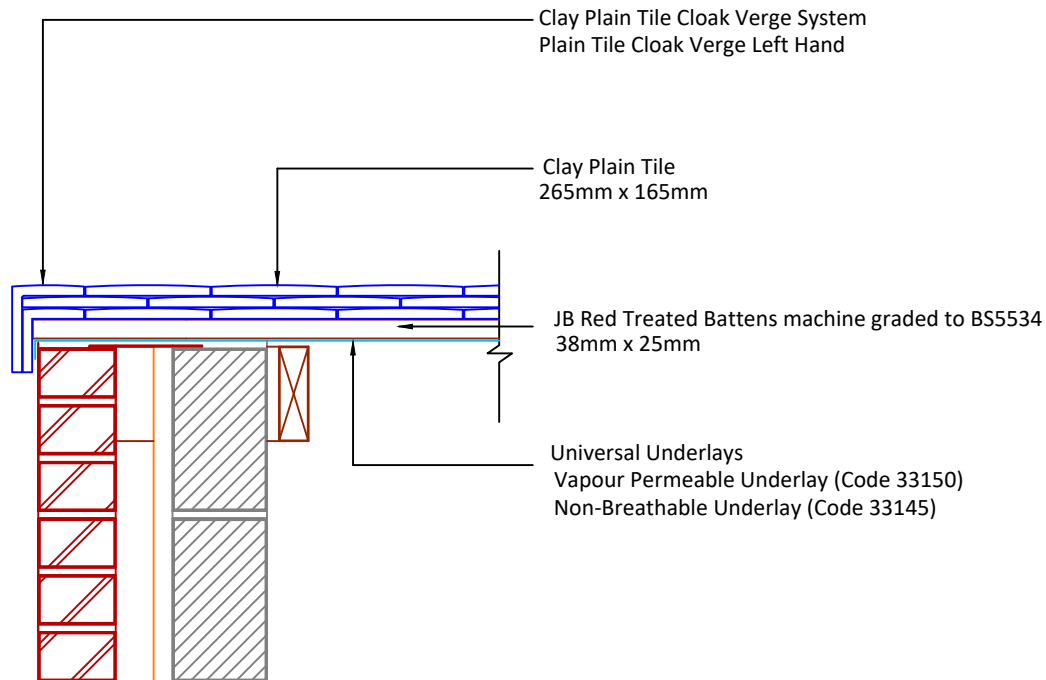

▲ Tilefix ▲ Specrite
▲ Estimator ▲ BIM

Visit marley.co.uk/technical-services for a full suite of online tools to help with your roof design, specification and fixing.

Feel free to talk to our experts at any time on 01283 722588.

Associated products & fixings

DRAWING NUMBER

435CPT00

DRAWING REVISION

A

DRAWING TITLE

Cloak Verge to Brickwork LH

SCALE