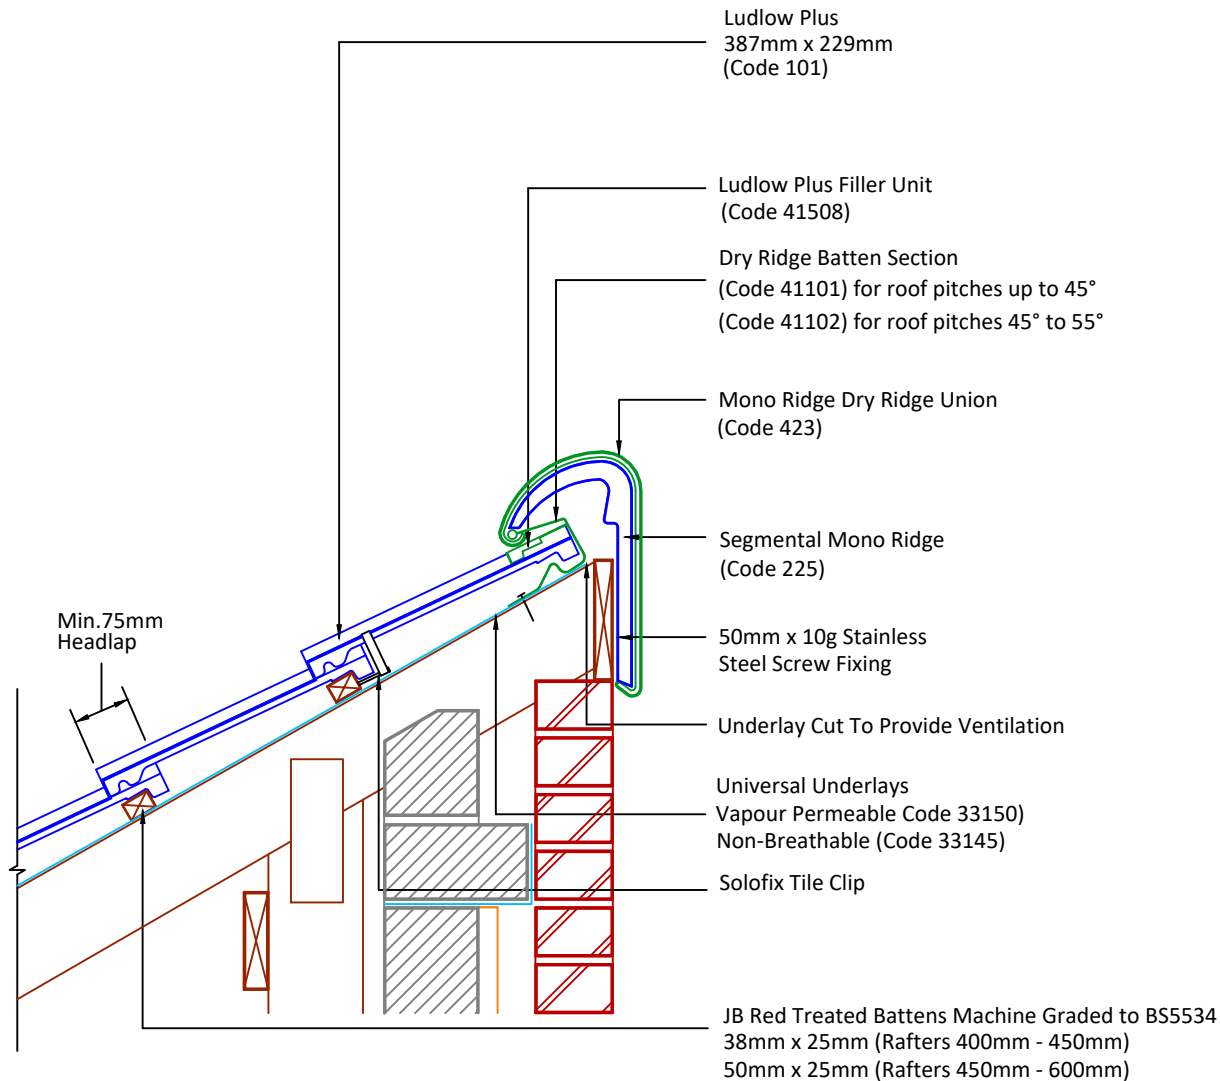

Visit marley.co.uk/technical-services for a full suite of online tools to help with your roof design, specification and fixing.

Feel free to talk to our experts at any time on 01283 722588.

Associated products & fixings

Ludlow Plus Aluminium Nail Pack
Code 30350 (500g)

Ludlow Plus SoloFix Tile Clips
Code 30440 (100 Pack)
Code 30430 (500 Pack)

DRAWING NUMBER

77010130

DRAWING REVISION

A

DRAWING TITLE

Dry Ventilated Mono-Ridge - Segmental

SCALE

1:10

Ludlow Plus