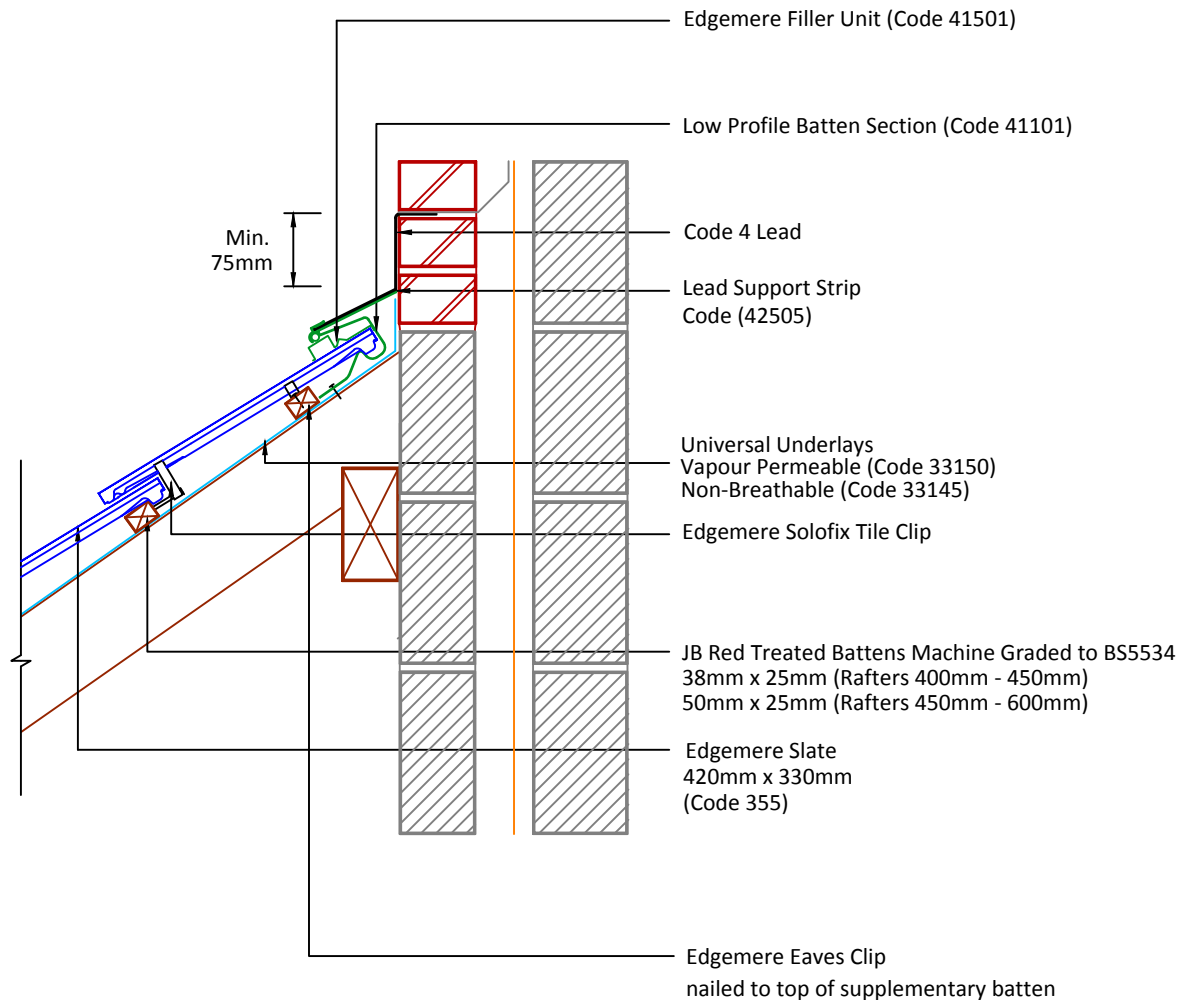

Edgemere Aluminium Nail Pack
Code 30398 (500g)

Edgemere SoloFix Tile Clips
Code 30441 (100 Pack)
Code 30431 (500 Pack)

Edgemere Eave Clip & Nail Packs
Code 30297 (100 No)

DRAWING NUMBER
67635535

DRAWING REVISION
A

DRAWING TITLE

Top Edge Unventilated Abutment

SCALE

1:10

Edgemere