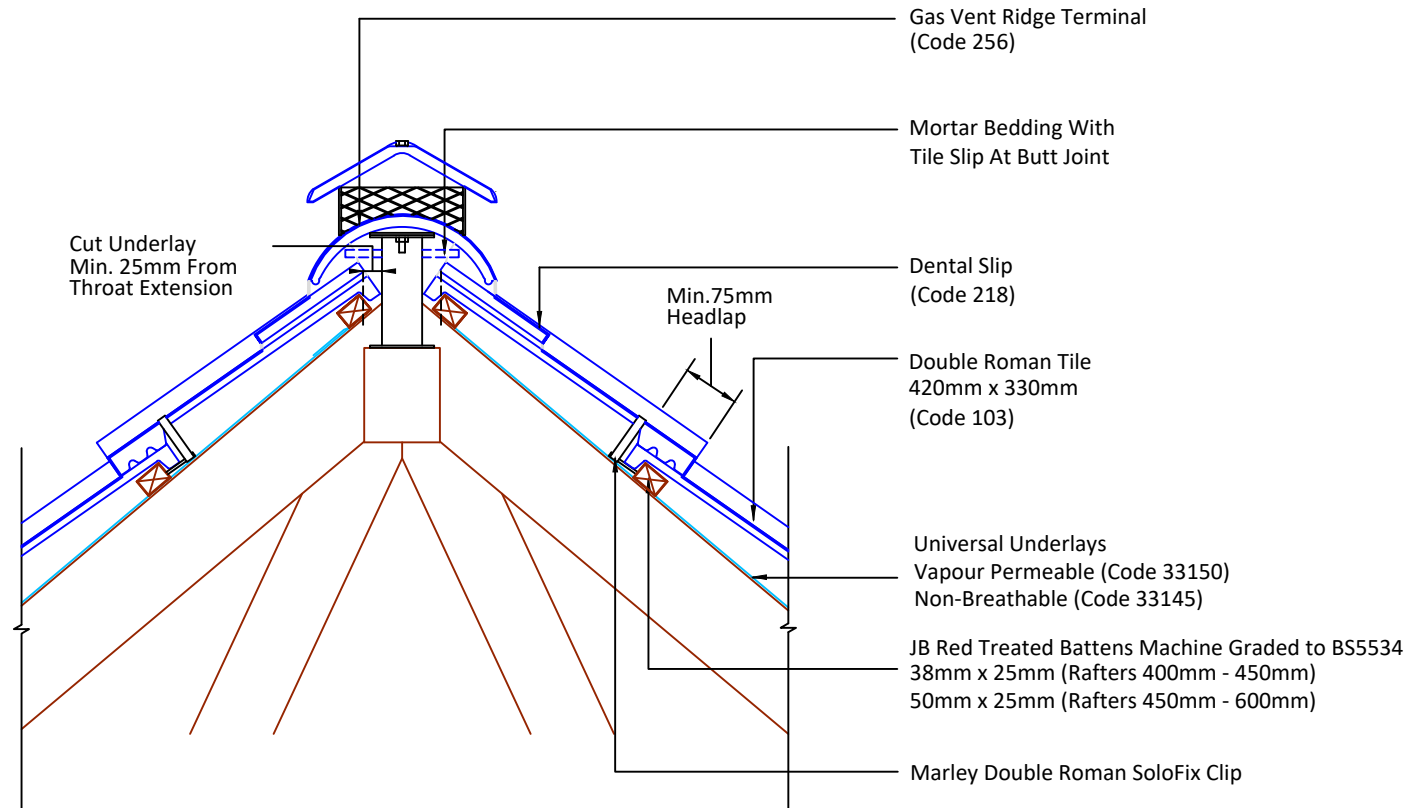

▲ Tilefix ▲ Specrite

▲ Estimator ▲ BIM

Visit marley.co.uk/technical-services for a full suite of online tools to help with your roof design, specification and fixing.

Feel free to talk to our experts at any time on 01283 722588.

Associated products & fixings

Double Roman Aluminium Nail Pack
Code 30351 (500g)

Double Roman SoloFix Tile Clips
Code 30443 (100 Pack)
Code 30433 (500 Pack)

DRAWING NUMBER

86410340

DRAWING REVISION

A

DRAWING TITLE

Gas Ventilation - Mortar Bedded

SCALE

1:10

Double Roman