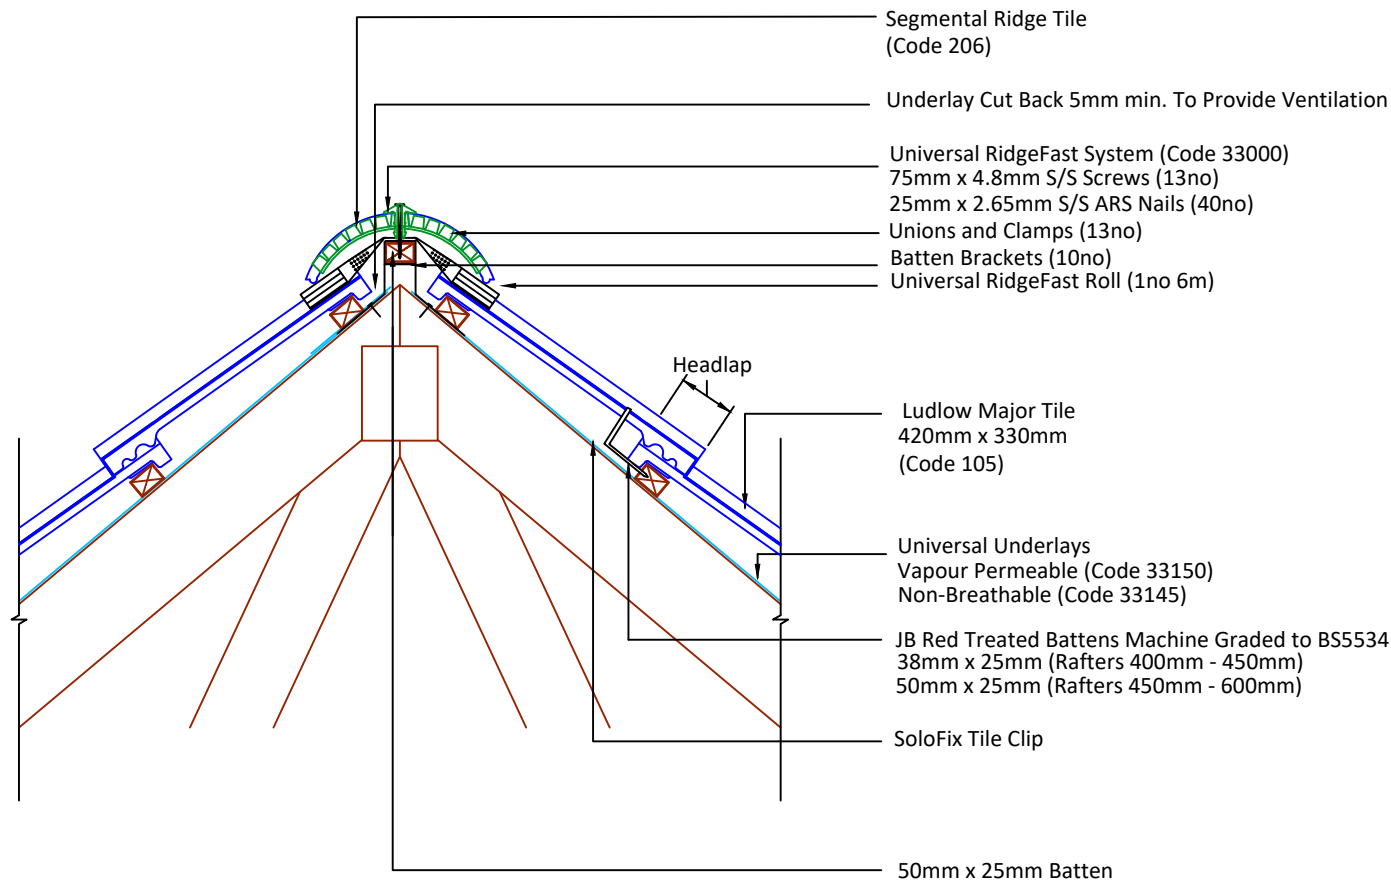

Tilefix    Specrite  
Estimator    BIM

Visit [marley.co.uk/technical-services](http://marley.co.uk/technical-services)  
for a full suite of online tools to help with your  
roof design, specification and fixing.

DRAWING NUMBER  
79010540

DRAWING REVISION  
B

DRAWING TITLE

RidgeFast Dry Ventilated Ridge - Segmental

SCALE

1:10

Ludlow  
Major