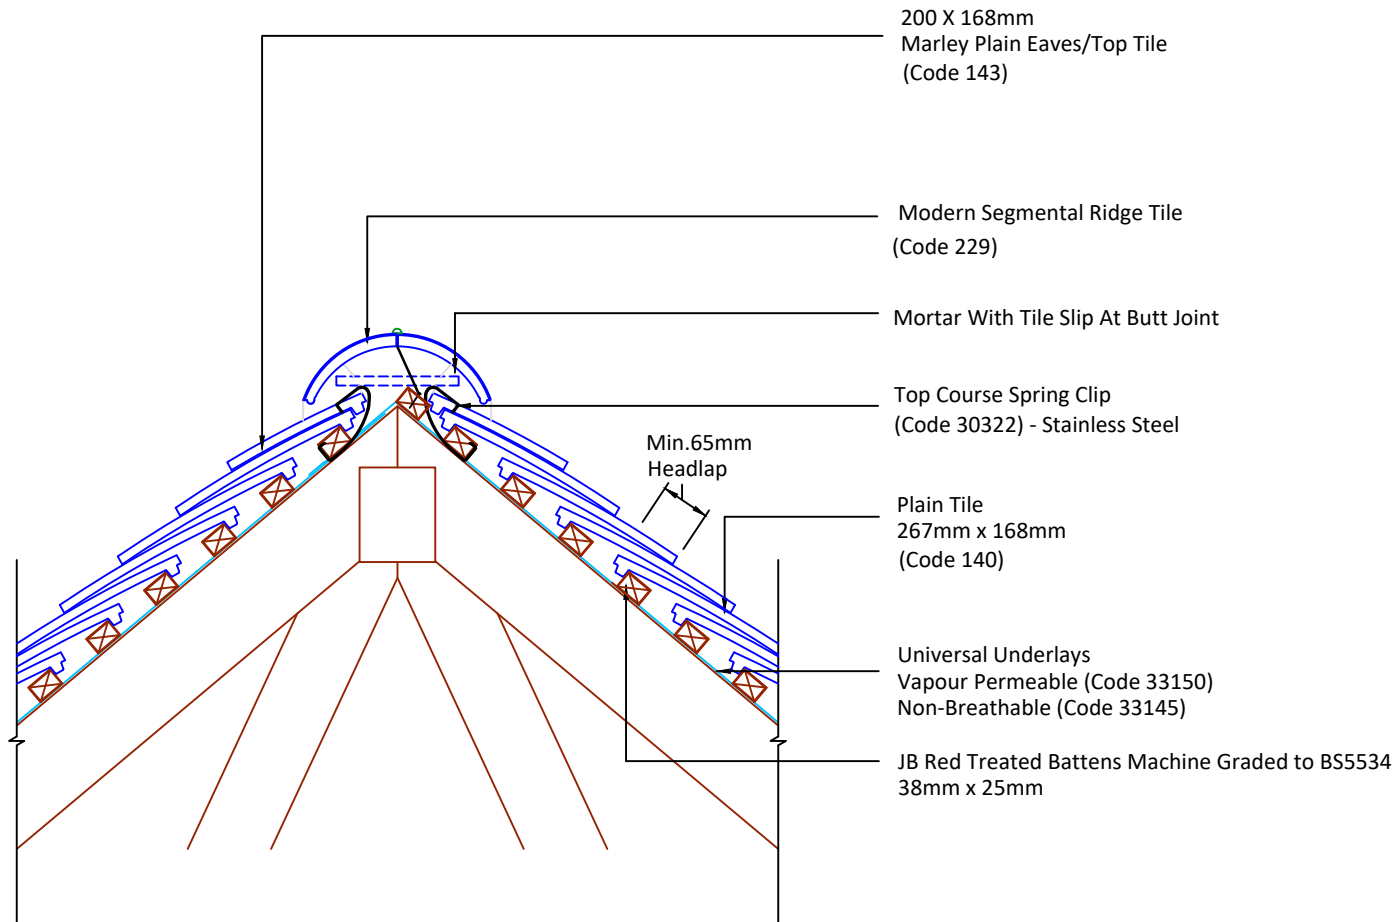

Feel free to talk to our experts at any time on 01283 722588.

Associated products & fixings

Plain Aluminium Nail Pack  
Code 30348 (500g)

DRAWING NUMBER  
75014040

DRAWING REVISION  
A

DRAWING TITLE

Mortar Bedded Security Ridge - Segmental

SCALE

1:10

Plain