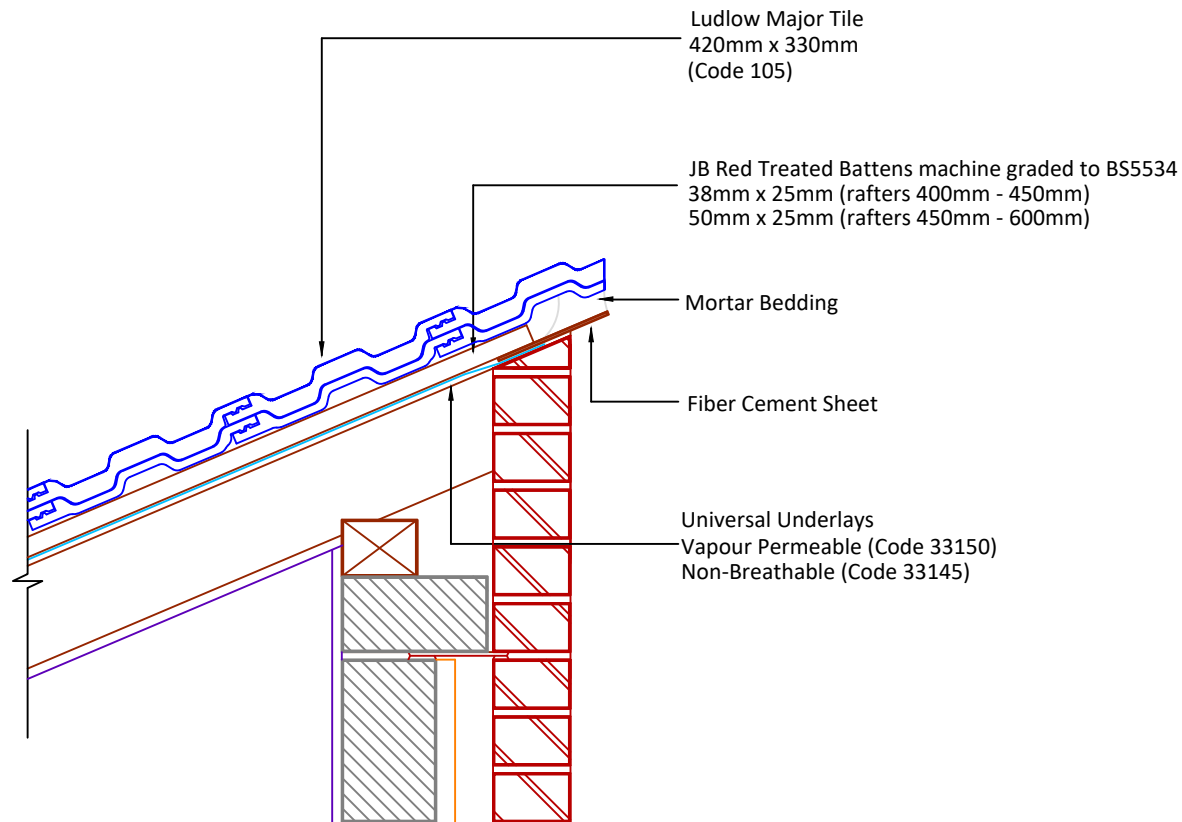

Ludlow Major RH Verge Clip &  
Nail Pack  
Code 30287 (50 Pack)

Ludlow Major LH Verge Clip &  
Nail Pack  
Code 30287 (50 Pack)

DRAWING NUMBER  
44410500

DRAWING REVISION  
A

DRAWING TITLE

Mortar Bedded Raking Verge with Bedded Fibre Cement Undercloak RH

SCALE

1:10

Ludlow  
Major