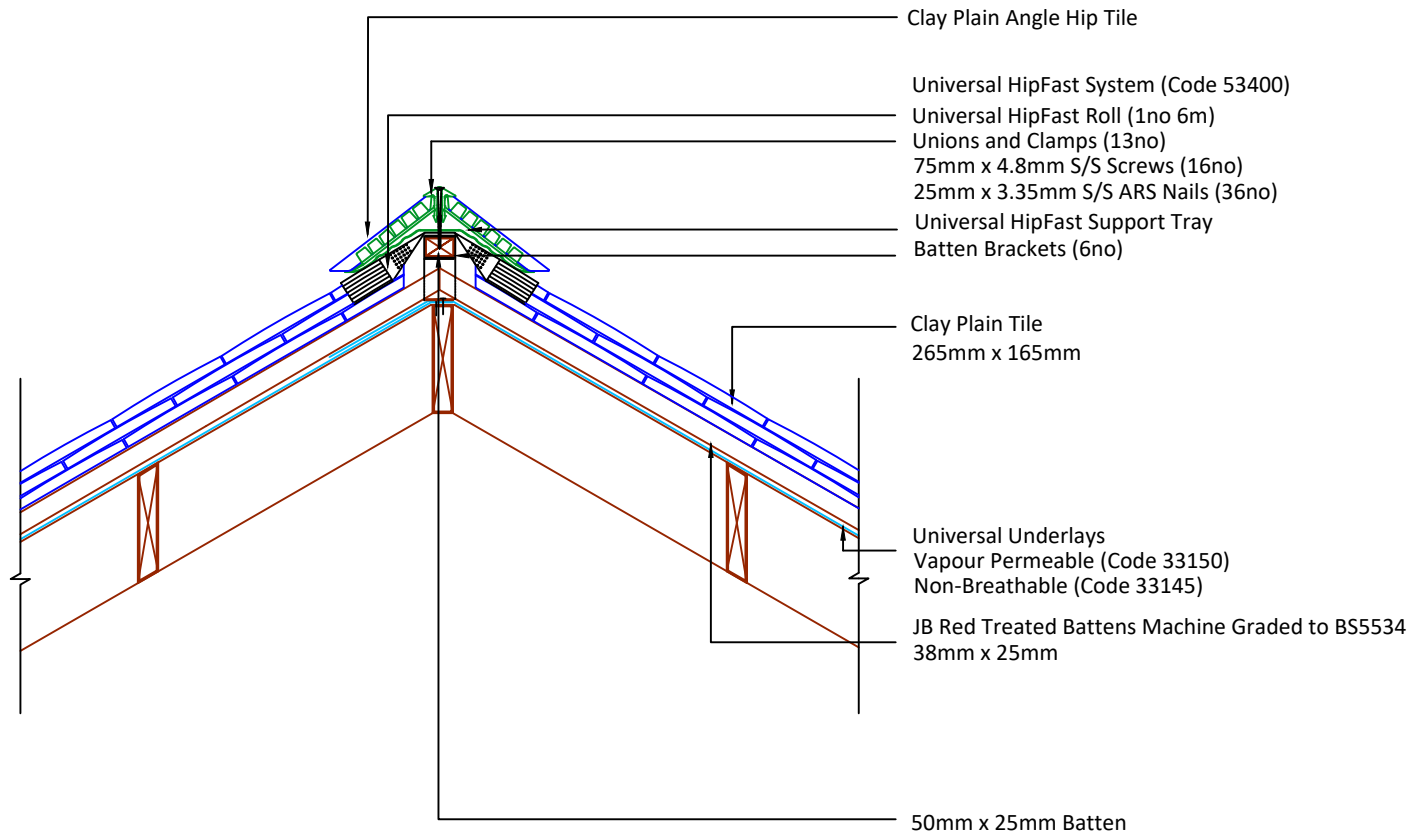

▲ Tilefix ▲ Specrite
▲ Estimator ▲ BIM

Visit marley.co.uk/technical-services
for a full suite of online tools to help with your
roof design, specification and fixing.

Feel free to talk to our experts at any time on
01283 722588.

Associated products & fixings

Plain Aluminium Nail Pack
Code 30348 (500g)

RidgeFast/HipFast Union Pack
Code 53303 (6 Unions)

DRAWING NUMBER
510CPT00

DRAWING REVISION
B

DRAWING TITLE

HipFast Dry Hip - Plain Angle

SCALE

1:10

Clay Plain