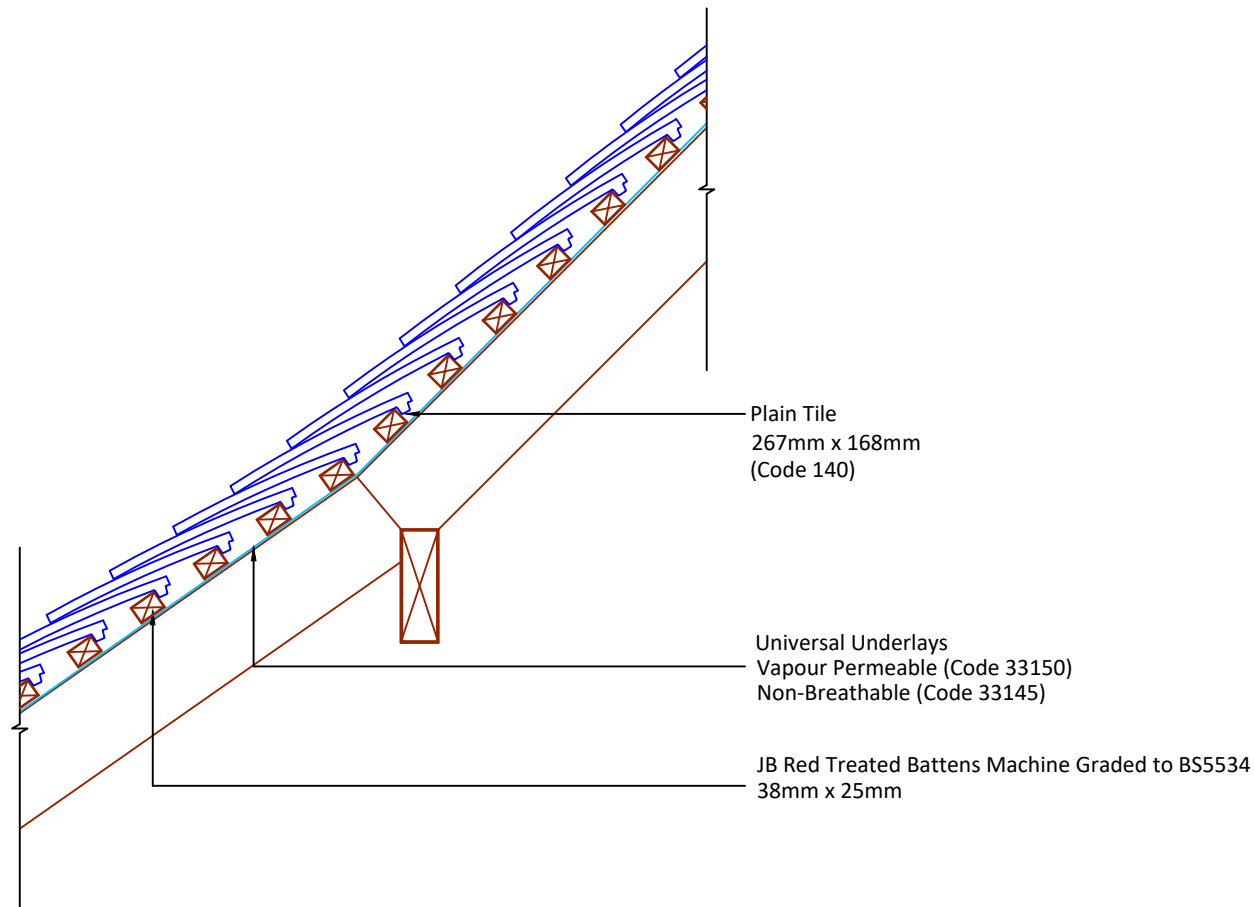

Feel free to talk to our experts at any time on 01283 722588.

Associated products & fixings

Plain Aluminium Nail Pack  
Code 30348 (500g)

DRAWING NUMBER  
80514035

DRAWING REVISION  
A

DRAWING TITLE

Sprocket - Tiling Above Change of Pitch

SCALE

1:10

Plain