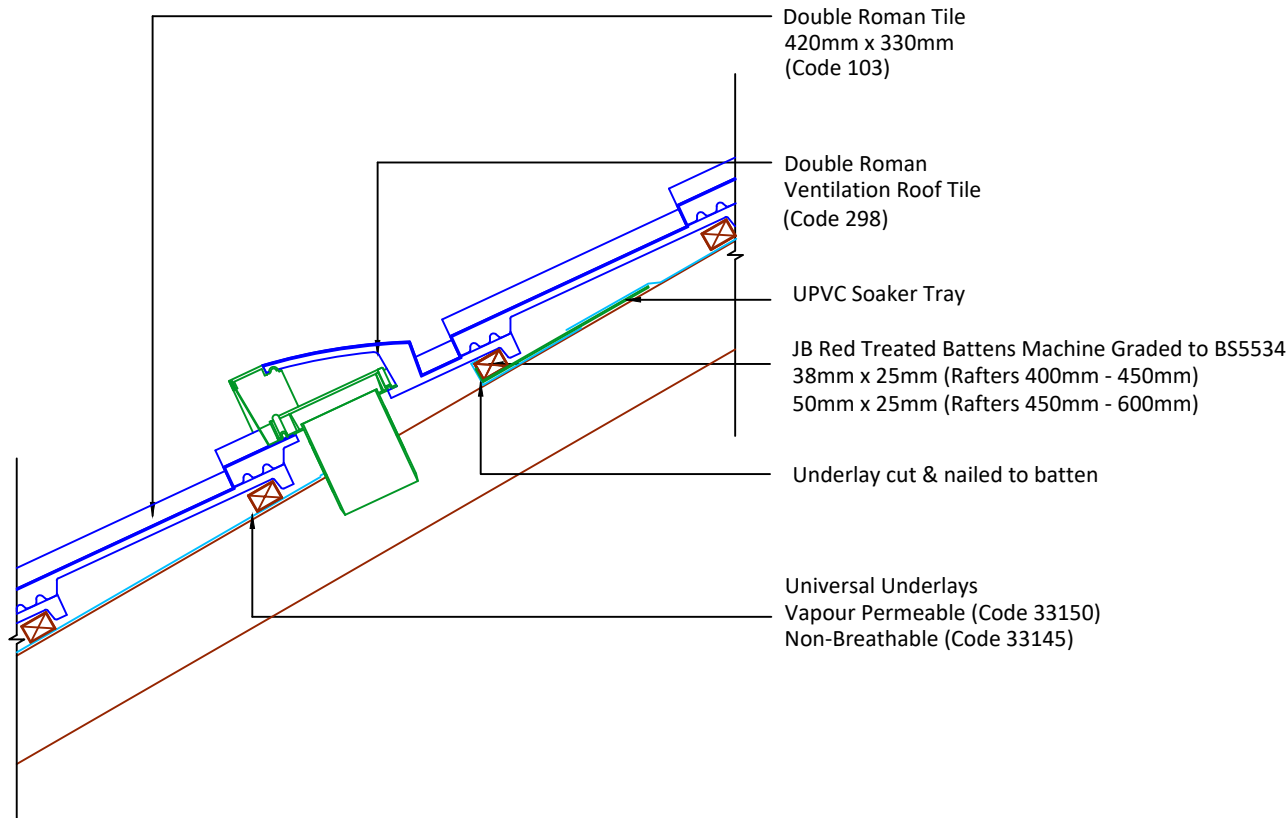

▲ Tilefix    ▲ Specrite

▲ Estimator    ▲ BIM

Visit [marley.co.uk/technical-services](http://marley.co.uk/technical-services) for a full suite of online tools to help with your roof design, specification and fixing.

Feel free to talk to our experts at any time on 01283 722588.

Associated products & fixings

Double Roman Aluminium Nail Pack  
Code 30351 (500g)

Double Roman SoloFix Tile Clips  
Code 30443 (100 Pack)  
Code 30433 (500 Pack)

DRAWING NUMBER  
84110330

DRAWING REVISION  
A

DRAWING TITLE

Roof Slope Ventilator Tile Vent

SCALE

1:10

Double  
Roman