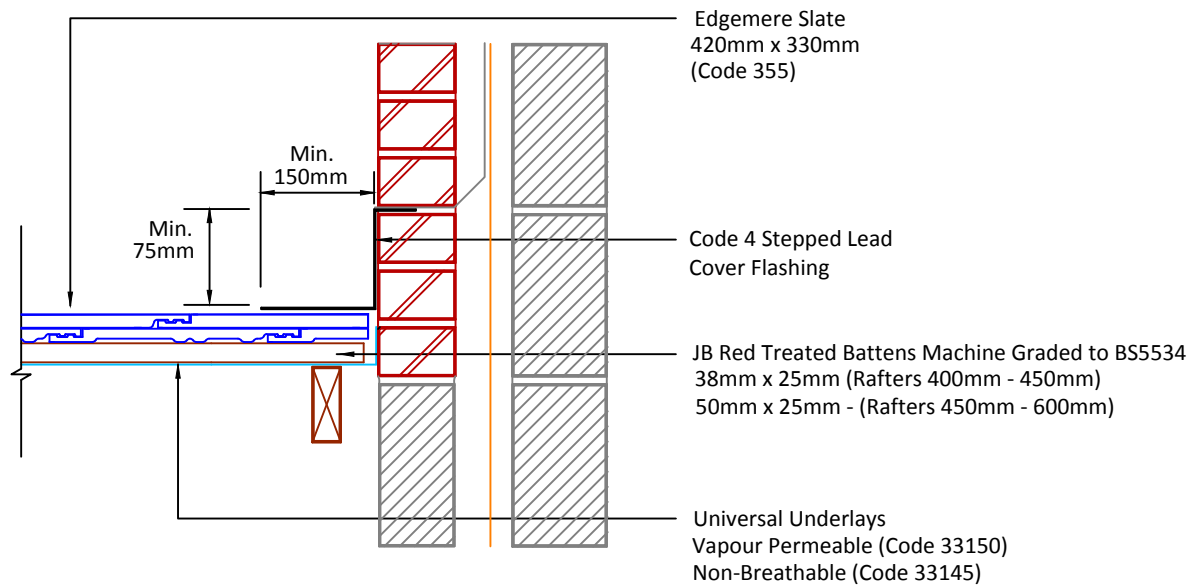

Associated products & fixings

Edgemere Aluminium Nail Pack  
Code 30398 (500g)

Edgemere SoloFix Tile Clips  
Code 30441 (100 Pack)  
Code 30431 (500 Pack)

DRAWING NUMBER  
66035500

DRAWING REVISION  
A

DRAWING TITLE

Side Abutment - Step and Cover Flashing

SCALE

1:10

Edgemere