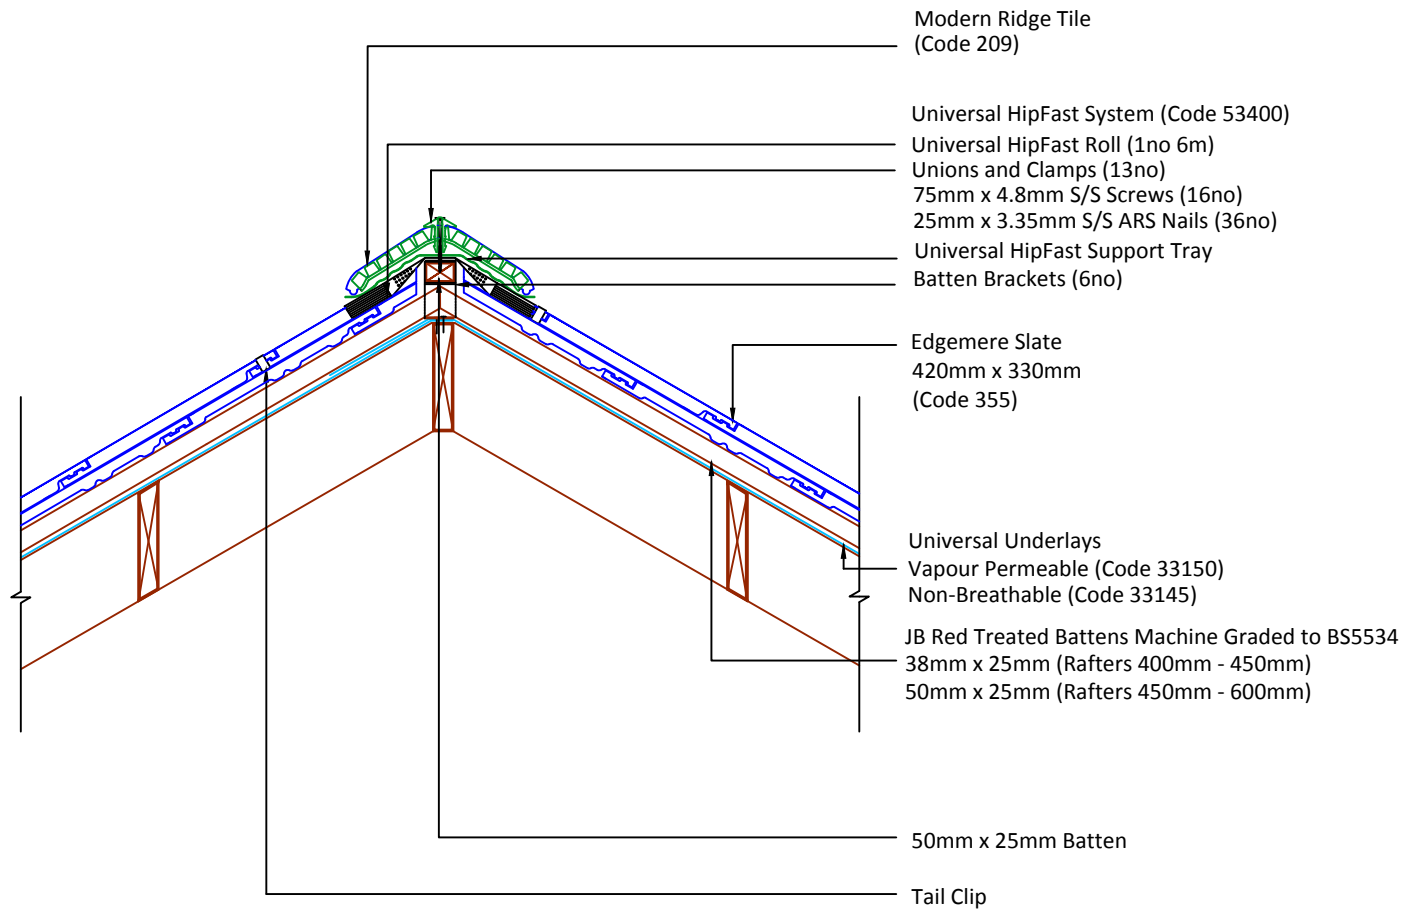

Edgemere Aluminium Nail Pack
Code 30398 (500g)

Edgemere SoloFix Tile Clips
Code 30441 (100 Pack)
Code 30431 (500 Pack)

DRAWING NUMBER
51035500

DRAWING TITLE

HipFast Dry Hip - Modern

SCALE

1:10

DRAWING REVISION
A

Edgemere