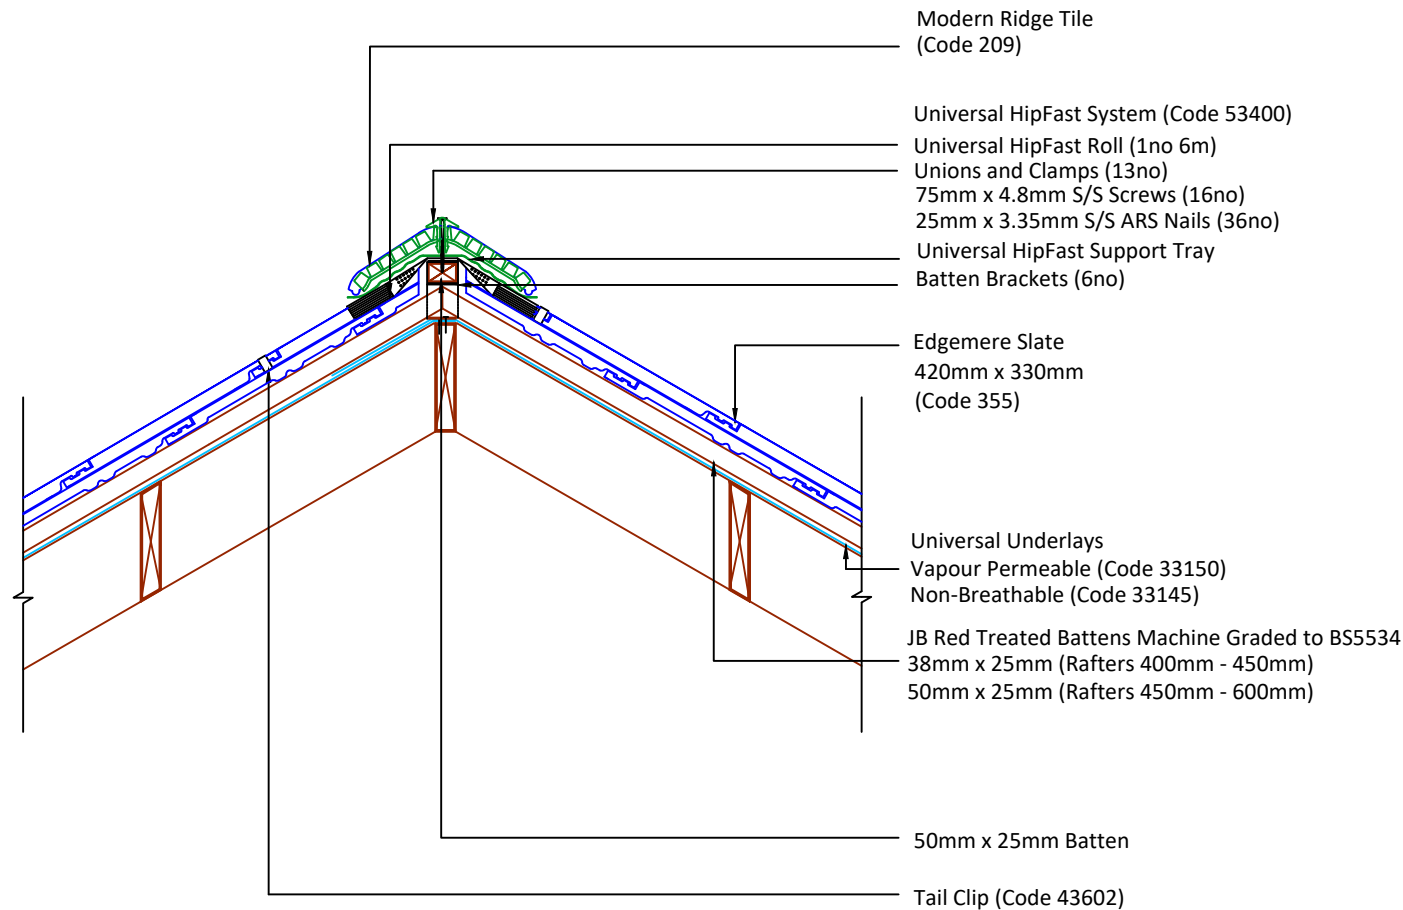

Associated products & fixings

Edgemere Aluminium Nail Pack  
Code 30398 (500g)

Edgemere SoloFix Tile Clips  
Code 30441 (100 Pack)  
Code 30431 (500 Pack)

Tile Head Clip  
Code 43604 (20 Pack)

Tile Tail Clip  
Code 43602 (20 Pack)

DRAWING NUMBER  
51035500

DRAWING REVISION  
B

DRAWING TITLE

HipFast Dry Hip - Modern

SCALE

1:10

Edgemere