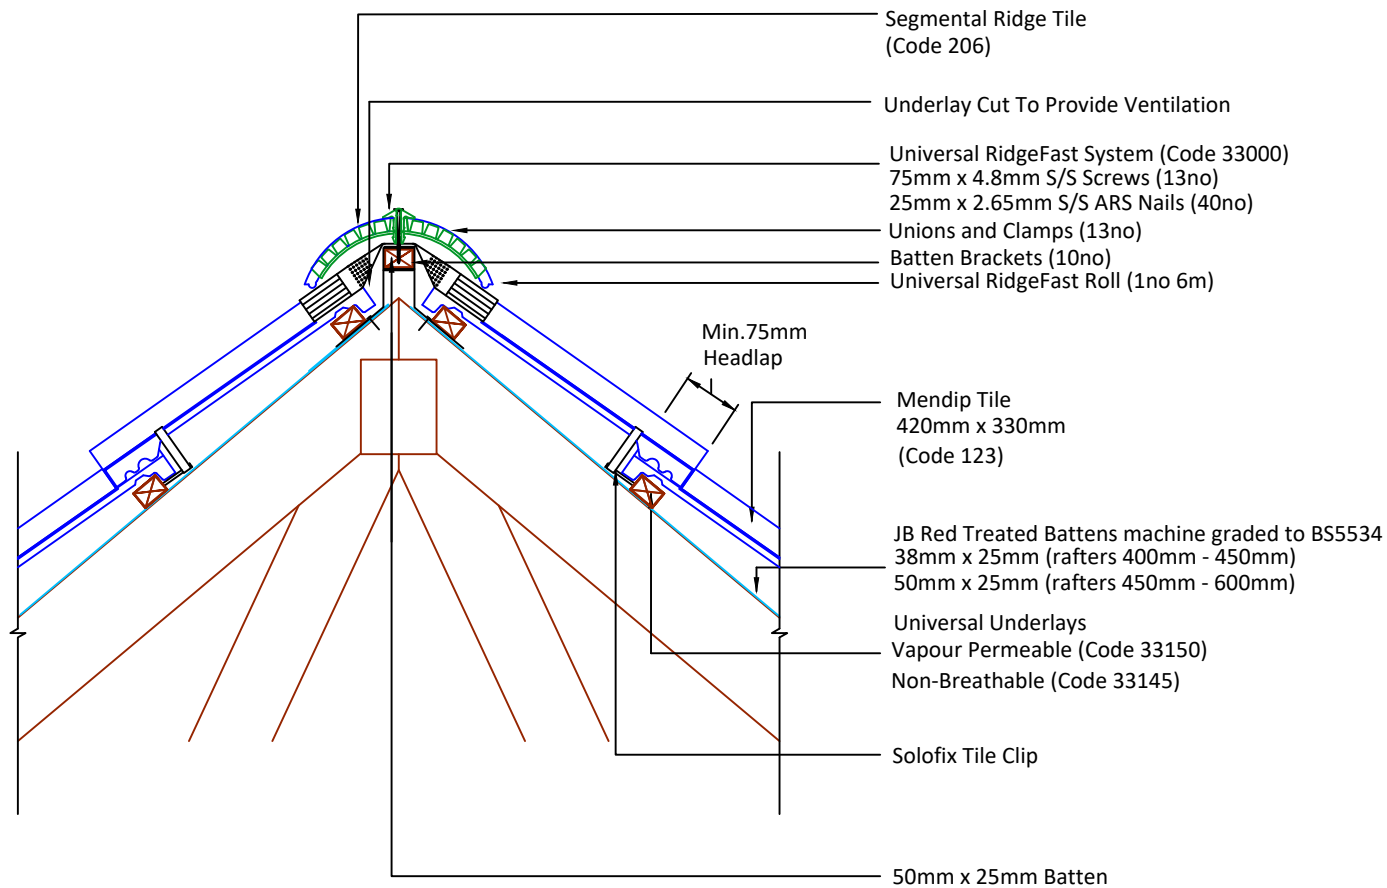

Feel free to talk to our experts at any time on 01283 722588.

Associated products & fixings

DRAWING NUMBER  
79012340

DRAWING REVISION  
A

DRAWING TITLE

RidgeFast Dry Ventilated Ridge - Segmental

SCALE

1:10