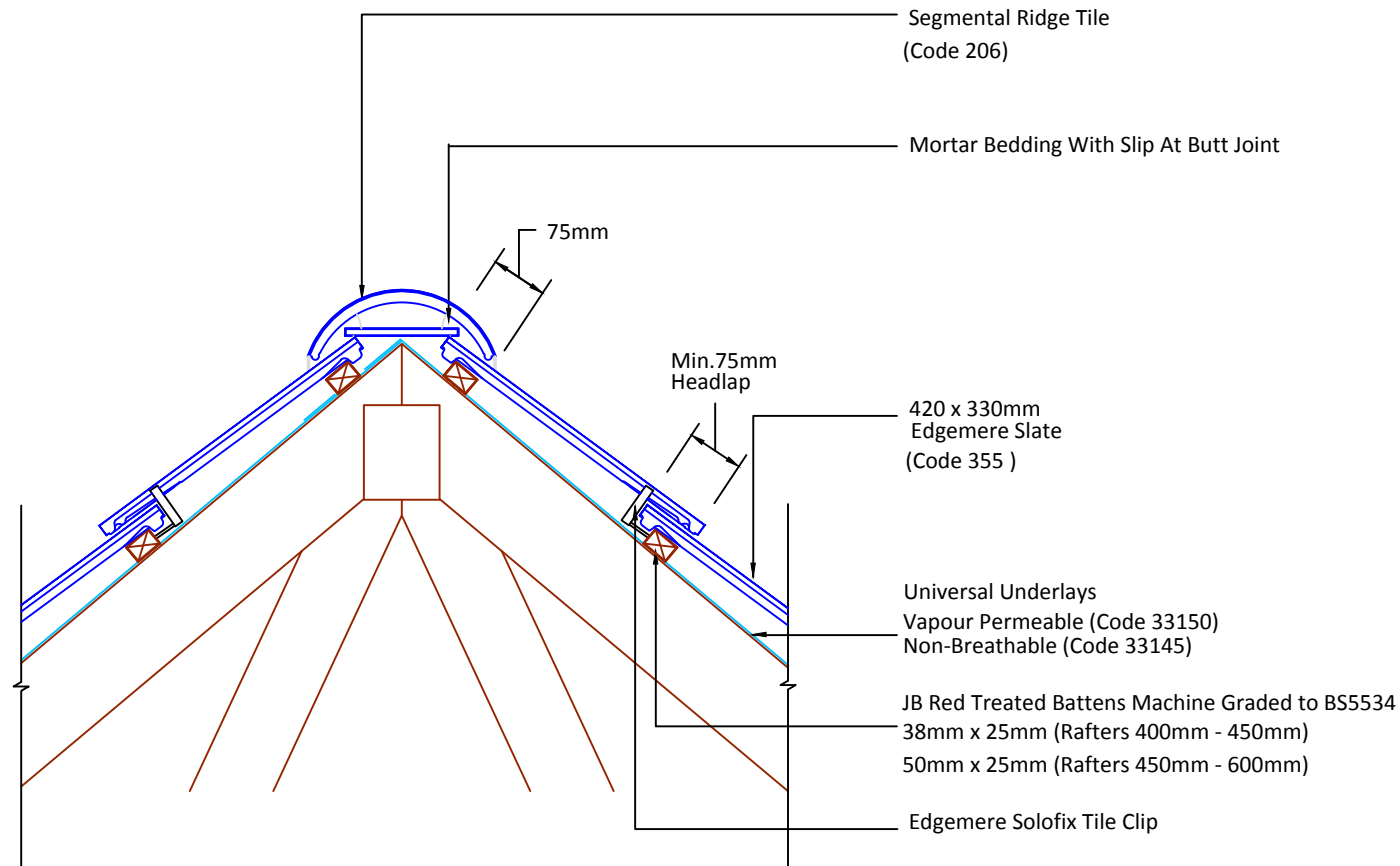

▲ Tilefix ▲ Specrite

▲ Estimator ▲ BIM

Visit marley.co.uk/technical-services for a full suite of online tools to help with your roof design, specification and fixing.

Feel free to talk to our experts at any time on 01283 722588.

Associated products & fixings

Edgemere Aluminium Nail Pack
Code 30398 (500g)

Edgemere SoloFix Tile Clips
Code 30441 (100 Pack)
Code 30431 (500 Pack)

DRAWING NUMBER
74035540

DRAWING REVISION
A

DRAWING TITLE

Mortar Bedded Ridge - Segmental

SCALE

1:10

Edgemere